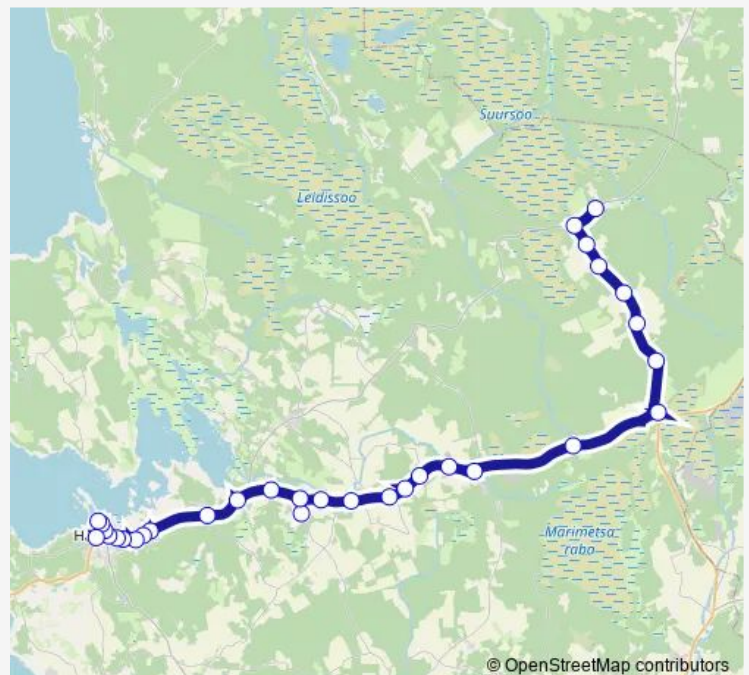

Bus 22 Haapsalu - Risti - Kujõe Osaliselt Nõudeliin

[Go to website](#)

Direction

Kujõe — Haapsalu bussijaam

31 stops

[Open route schedule](#)

Kujõe

Kujõe tee

Paju

Peduste

Nuki

Piirsalu

Metskond

Risti

Jaakna

Palivere

Palivere mõis

Väänla

Turvalepa tee

Võntküla

Priguldi

Taebla

Vana-Taebla

Taebla tee

Laikmaa tee

Rannaküla

Herjava

Route schedule

Kujõe — Haapsalu bussijaam

Monday	07:30-16:20
Tuesday	07:30-16:20
Wednesday	07:30-16:20
Thursday	07:30-16:20
Friday	07:30-16:20
Saturday	07:30-16:20
Sunday	16:20

Route info

Direction: Kujõe

Stops: 31

Trip Duration: 1 hour 2 min

© OpenStreetMap contributors

22 — Haapsalu - Risti - Kujõe Osaliselt Nõudeliin

BusMaps