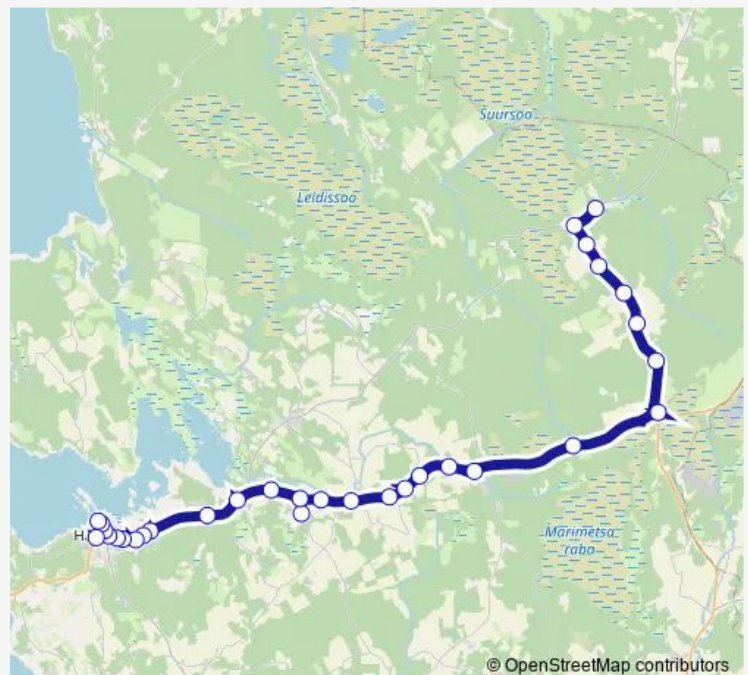

Saturday 07:30-16:20

Sunday 16:20

Route info

Direction: Kujõe

Stops: 31

Trip Duration: 1 hour 2 min

© OpenStreetMap contributors

Mõisa