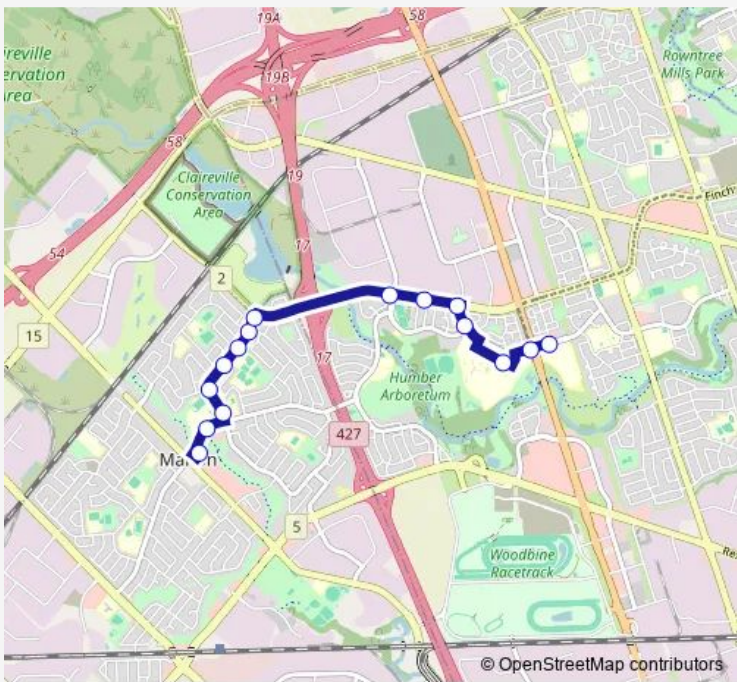

## Bus 22 Finch

[Go to website](#)

**Direction**  
 Westwood Square Bus Terminal Platform F — Humber College Blvd At Etobicoke Hospital

15 stops

[Open route schedule](#)

- Westwood Square Bus Terminal Platform F
- Morning Star Dr At Malton Community Centre
- Darcel Ave At Morning Star Dr
- Darcel Ave At Monica Dr
- Darcel Ave At Darla Dr
- Darcel Ave At Middleshire Dr
- Darcel Ave At Brandon Gate Dr
- Darcel Ave At Finch Ave
- Finch Ave At Humberline Dr
- Finch Ave East Of Humberline Dr
- Finch Ave At Humber College Blvd
- Humber College Blvd At Humberline Dr
- Humber College North Campus Platform 8
- Humber College Blvd At Highway 27
- Humber College Blvd At Etobicoke Hospital

Route schedule  
 Westwood Square Bus Terminal Platform F — Humber College Blvd At Etobicoke Hospital

Monday	04:21-01:13 <sup>+1</sup>
Tuesday	04:21-01:13 <sup>+1</sup>
Wednesday	04:21-01:13 <sup>+1</sup>
Thursday	04:21-01:13 <sup>+1</sup>
Friday	04:21-01:13 <sup>+1</sup>
Saturday	06:16-22:48
Sunday	08:03-22:12

**Route info**

Direction: Westwood Square Bus Terminal Platform F

Stops: 15

Trip Duration: 0 hour 15 min

## Direction

Humber College Blvd At Etobicoke Hospital — Westwood Square Bus Terminal Platform F

17 stops

[Open route schedule](#)

Humber College Blvd At Etobicoke Hospital

Humber College Blvd At Lynmont Rd