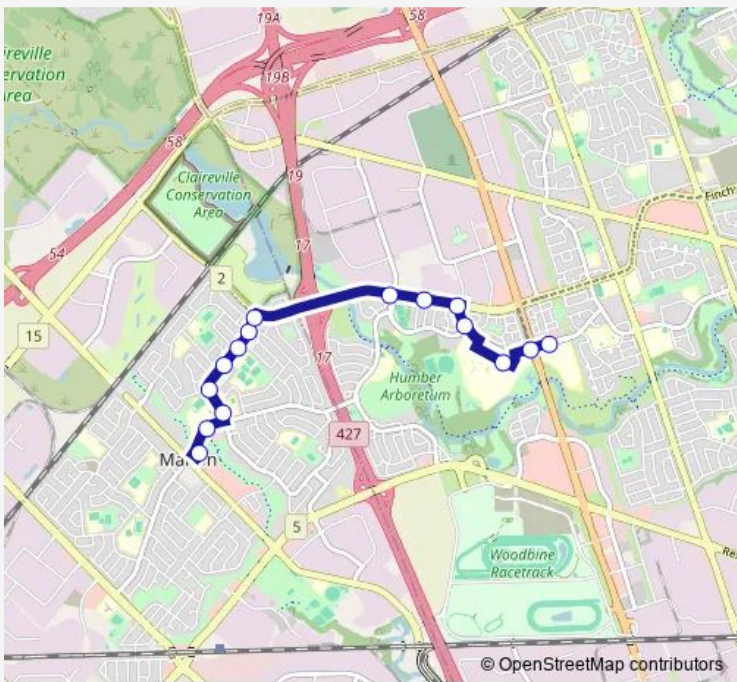

Bus 22 Finch

[Go to website](#)

Direction
 Westwood Square Bus Terminal Platform F — Humber College Blvd At Etobicoke Hospital
 15 stops
[Open route schedule](#)

- Westwood Square Bus Terminal Platform F
- Morning Star Dr At Malton Community Centre
- Darcel Ave At Morning Star Dr
- Darcel Ave At Monica Dr
- Darcel Ave At Darla Dr
- Darcel Ave At Middleshire Dr
- Darcel Ave At Brandon Gate Dr
- Darcel Ave At Finch Ave
- Finch Ave At Humberline Dr
- Finch Ave East Of Humberline Dr
- Finch Ave At Humber College Blvd
- Humber College Blvd At Humberline Dr
- Humber College North Campus Platform 8
- Humber College Blvd At Highway 27
- Humber College Blvd At Etobicoke Hospital

Route schedule
 Westwood Square Bus Terminal Platform F — Humber College Blvd At Etobicoke Hospital

Monday	04:21-01:13 ⁺¹
Tuesday	04:21-01:13 ⁺¹
Wednesday	04:21-01:13 ⁺¹
Thursday	04:21-01:13 ⁺¹
Friday	04:21-01:13 ⁺¹
Saturday	06:16-22:48
Sunday	08:03-22:12

Route info
 Direction: Westwood Square Bus Terminal Platform F
 Stops: 15
 Trip Duration: 0 hour 14 min

Direction

Humber College Blvd At Etobicoke Hospital — Westwood Square Bus Terminal Platform F

17 stops

Monday 04:37-01:29⁺¹

Tuesday 04:37-01:29⁺¹

Wednesday 04:37-01:29⁺¹

Thursday 04:37-01:29⁺¹

Friday 04:37-01:29⁺¹

Saturday 06:28-23:01

Sunday 08:16-22:26

Route info