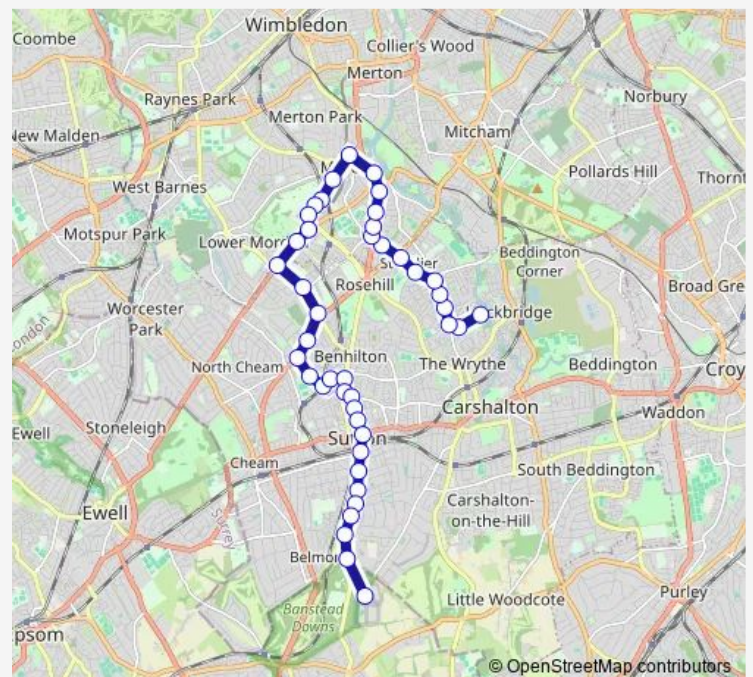

### Route schedule

Reynolds Close — Downview and Highdown Prisons

Monday 00:08-23:53

Tuesday 00:08-23:53

Wednesday 00:08-23:53

Thursday 00:08-23:53

Friday 00:08-23:53

Saturday 00:08-23:53

### Route info

Direction: Reynolds Close

Stops: 43

Trip Duration: 0 hour 54 min

Rutland Drive

Rosehill Tudor Drive

Forest Road (SM3)

Glenthorne High School