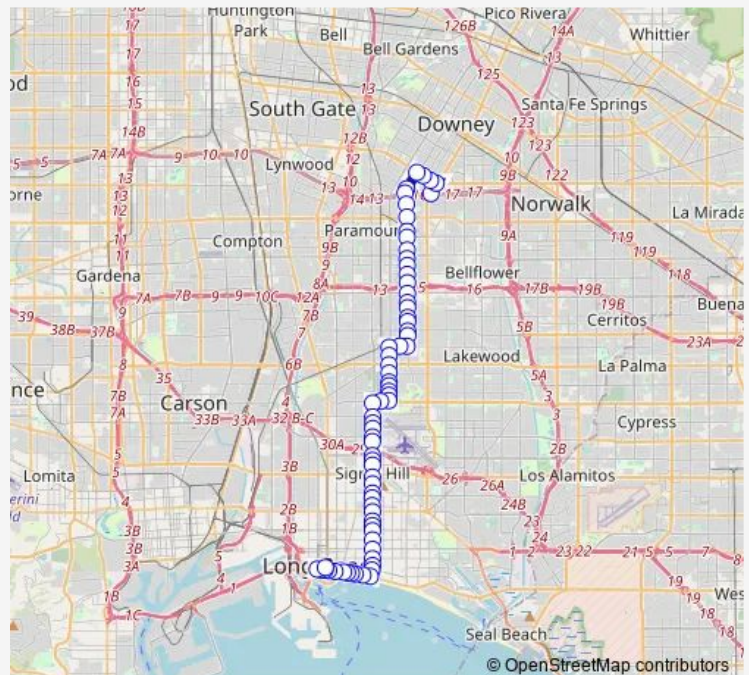

Downey & Poppy Sw

Downey & La Jara Sw

Downey & 59th Nw

Route schedule

Lakewood Blvd Station - East — 1st & Shelter H S

Monday 05:03-22:31

Tuesday 05:03-21:57

Wednesday 05:03-21:57

Thursday 05:03-21:57

Friday 05:03-21:57

Saturday 05:28-22:01

Sunday 05:28-22:01

Route info

Direction: Lakewood Blvd Station - East

Stops: 70

Trip Duration: 1 hour 5 min

22 — Cherry Ave

Downey & South Sw

Downey & Wolfe Nw

Candlewood & Downey Nw

Candlewood & Obispo Nw

Paramount & Candlewood Sw

Paramount & Hardwick Nw

Paramount & Del Amo Sw

Paramount & Arbor W

Paramount & Greentop Nw

Paramount & Bomberry Sw

Paramount & Warwood Sw

Paramount & Village W

Paramount & Carson Nw

Carson & R/R Tracks Ne

Cherry & Carson Sw