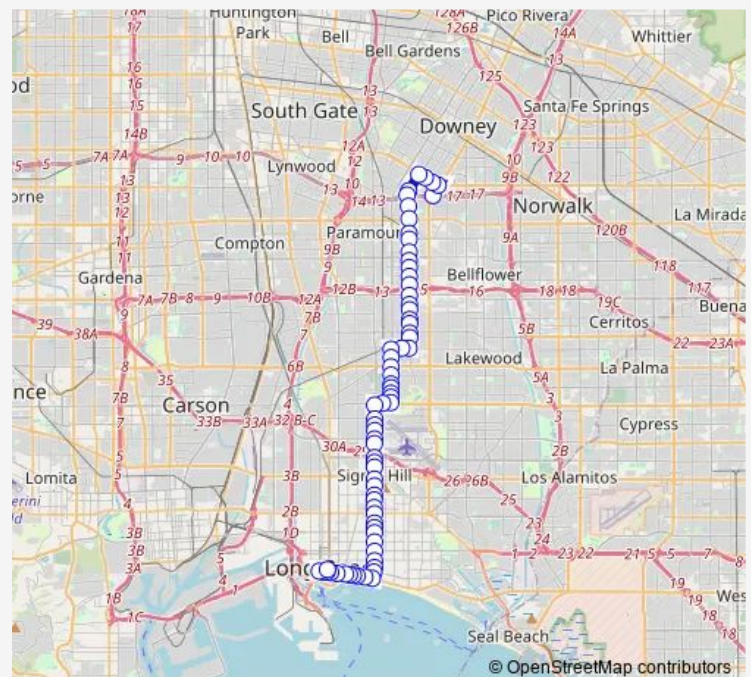

Downey & Poppy Sw

Downey & LA Jara Sw

Downey & 59th Nw

Route schedule

Lakewood Blvd Station - East — First & Shelter H S

Monday 05:03-22:01

Tuesday 05:03-21:57

Wednesday 05:03-22:31

Thursday 05:03-21:57

Friday 05:03-21:57

Saturday 05:28-22:01

Sunday 05:28-22:01

Route info

Direction: Lakewood Blvd Station - East

Stops: 70

Trip Duration: 1 hour 9 min

■ 22 — Cherry

Downey & South Sw

Downey & Wolfe Nw

Candlewood & Downey Nw

Candlewood & Obispo Nw

Paramount & Candlewood Sw

Paramount & Hardwick Nw

Paramount & DEL AMO Sw

Paramount & Arbor RD W

Paramount & Greentop Nw

Paramount & Bomberry Sw

Paramount & Warwood Sw

Paramount & Village RD W

Paramount & Carson Nw

Carson & R/R Tracks Ne

Cherry & Carson Sw