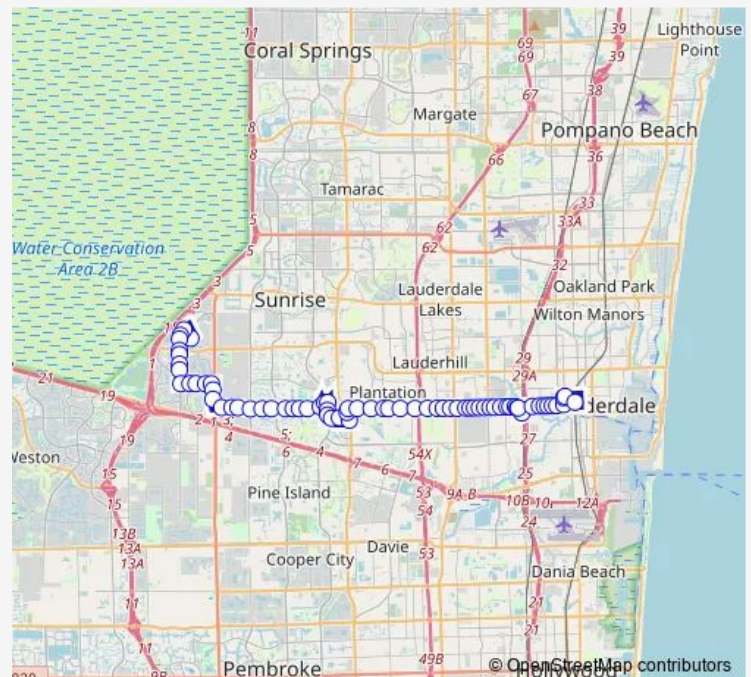

Broward B/NW 34 A

Broward B/NW 35 A

Broward B/NW 36 A

Route schedule

Central Terminal - (BAY C4 - Rt22) — Sawgrass Mills

Monday 05:00-23:25

Tuesday 05:00-23:25

Wednesday 05:00-23:25

Thursday 05:00-23:25

Friday 05:00-23:25

Saturday 05:45-23:35

Sunday 07:30-19:50

Route info

Direction: Central Terminal - (BAY C4 - Rt22)

Stops: 69

Trip Duration: 0 hour 54 min

22 — Broward Blvd Local

Broward B/NW 38 W

Broward B/US 441 (W)

Broward B/NW 42 T

Broward B/NW 46 A

Broward B/NW 48 A

Broward B/Acre D

Broward B/FIG Tree L

Broward B/Holly L

Broward B/Tropical W

Broward B/NW 69 A

Broward B/SW 70 T

Broward B/EL Dorado Pkwy - Lakes OF Newport

Broward B/University D

Broward B/SW 82 A - (Sears Ent)

Broward B/NW 82 A