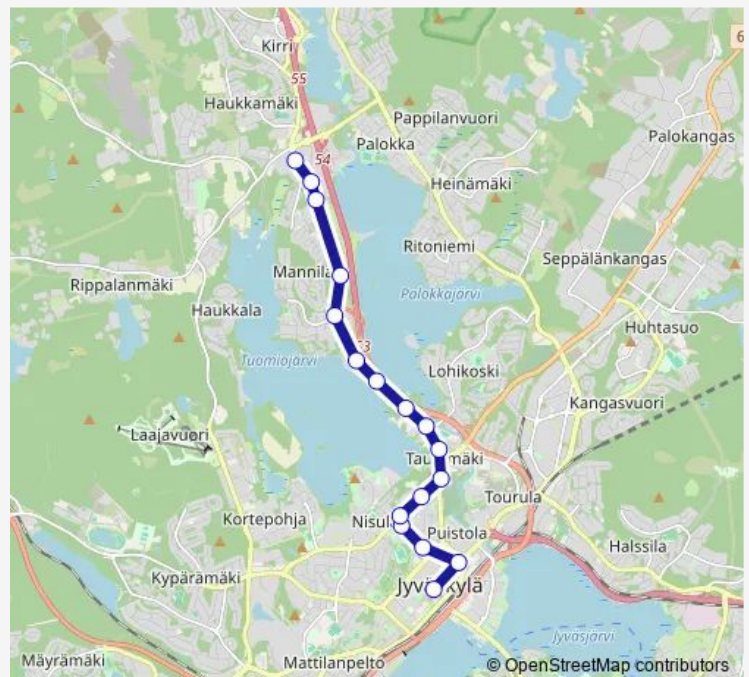

Route info

Direction: Keskusta 2

Stops: 17

Trip Duration: 0 hour 15 min

22 — Keskusta-Palokankeskus

22 Bus time schedules and route maps are available in an offline PDF at busmaps.com. Use the busmaps.com website to see live bus times, train schedule or subway schedule, and step-by-step directions for all public transit in Jyvaeskylae