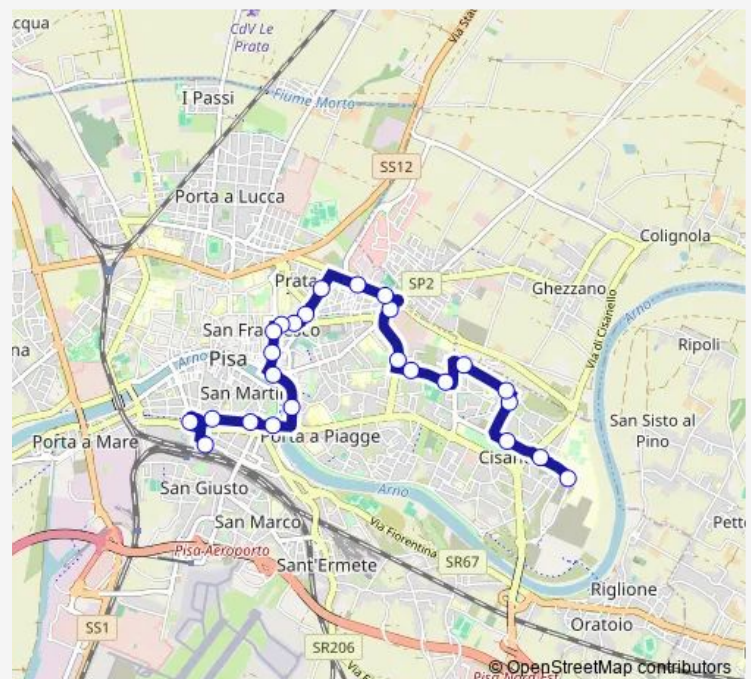

### Route schedule

Ospedale Cisanello — Stazione 3

Monday 21:04-24:00

Tuesday 21:04-24:00

Wednesday 21:04-24:00

Thursday 21:04-24:00

Friday 21:04-24:00

Saturday 21:04-24:00

### Route info

Direction: Ospedale Cisanello

Stops: 25

Trip Duration: 0 hour 20 min

22 — Stazione-Piagge-Pisanova-Cisanello-Pratale

Croce 1

Croce 2

Pellico

Stazione 3

## Route info

Direction: Stazione 3

Stops: 24

Trip Duration: 0 hour 20 min

22 Bus time schedules and route maps are available in an offline PDF at [busmaps.com](https://busmaps.com). Use the [busmaps.com](https://busmaps.com) website to see live bus times, train schedule or subway schedule, and step-by-step directions for all public transit in Pisa