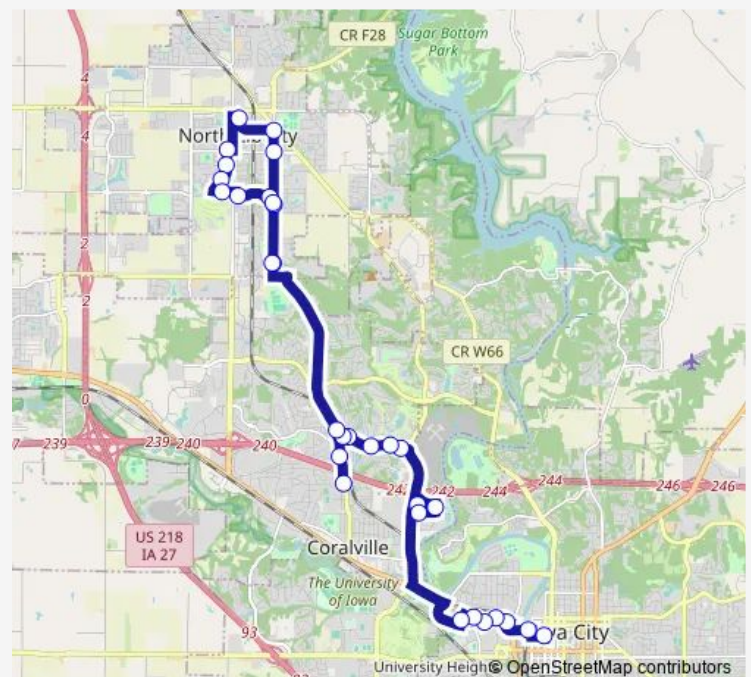

Front St & Cherry St

North Liberty Rec Center

W Zeller St & Sugar Creek Ln

Route schedule

Downtown Interchange — 12th Ave & 10th St

Monday 17:10

Tuesday 17:10

Wednesday 17:10

Thursday 17:10

Friday 17:10

Saturday —

Sunday —

Route info

Direction: Downtown Interchange

Stops: 31

Trip Duration: 0 hour 55 min

22 — North Liberty

Sugar Creek Ln & Praire Ridge Rd

Sugar Creek Ln & Augusta Cir

Fairview Ln & Andrews Ct

Golfview Dr at the Holiday MH Park

Golfview Dr & Rebecca St

Front St & Weston Dr

Front St & Vandello Dr

12th Ave & Liberty Ln

12th Ave & Ozark Ridge

12th Ave & 10th St

Direction

10th St & 12th Ave — Downtown Interchange

32 stops

[Open route schedule](#)

10th St & 12th Ave