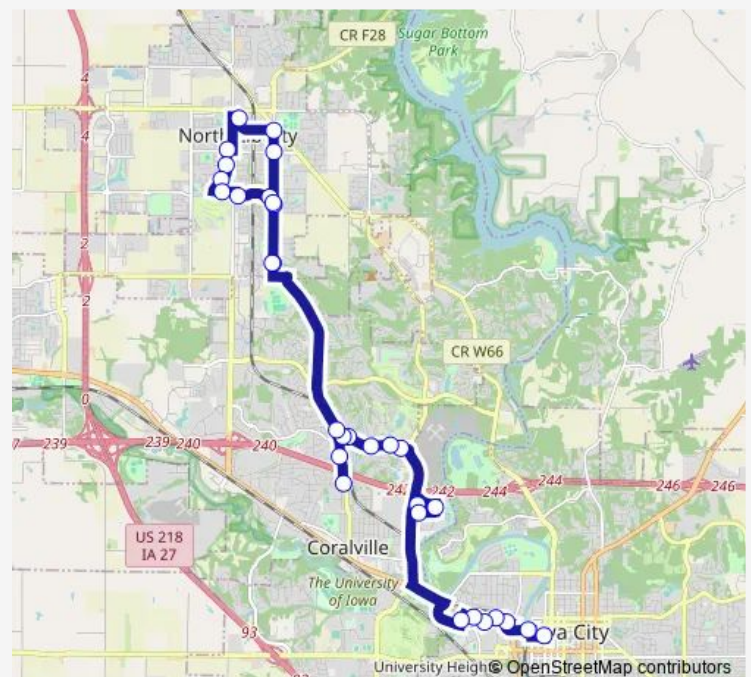

### Direction

Downtown Interchange — 12th Ave & 10th St

31 stops

[Open route schedule](#)

Downtown Interchange

Hubbard Park

Newton Rd - UI Student Health

Newton Rd Ramp

### Route schedule

Downtown Interchange — 12th Ave & 10th St

Monday 17:10

Tuesday 17:10

Wednesday 17:10

Thursday 17:10

Friday 17:10

Saturday —

### Route info

Direction: Downtown Interchange

Stops: 31

Trip Duration: 0 hour 55 min

22 — North Liberty

Sugar Creek Ln & Praire Ridge Rd

Sugar Creek Ln & Augusta Cir

Fairview Ln & Andrews Ct

## Route schedule

10th St &amp; 12th Ave — Downtown Interchange

Monday 06:38

Tuesday 06:38

Wednesday 06:38

Thursday 06:38

Friday 06:38

Saturday —