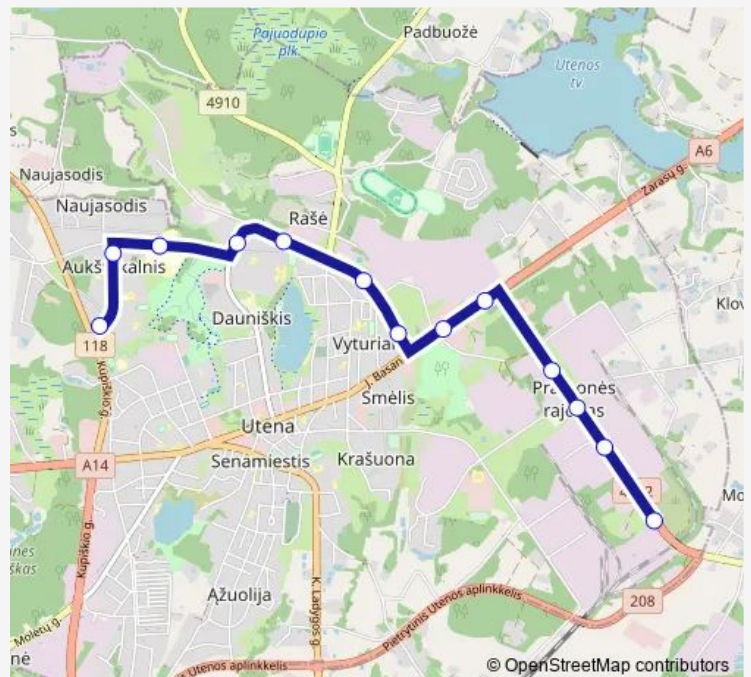

Bus 22 Aukštakalnio žiedas - Umaras

[Go to website](#)

Direction

undefined — undefined

0 stops

[Open route schedule](#)

Route schedule

undefined — undefined

Monday 05:25-15:57

Tuesday 05:25-15:57

Wednesday 05:25-15:57

Thursday 05:25-15:57

Friday 05:25-15:57

Saturday —

Sunday —

Route info

Direction:

Stops: 0

Trip Duration: — min

Direction

undefined — undefined

0 stops

[Open route schedule](#)

Route schedule

undefined — undefined

Monday	06:58-17:25
Tuesday	06:58-17:25
Wednesday	06:58-17:25
Thursday	06:58-17:25
Friday	06:58-17:25
Saturday	—
Sunday	—

Route info

Direction:

Stops: 0

Trip Duration: — min

Direction

Aukštakalnio žiedas — Umaras