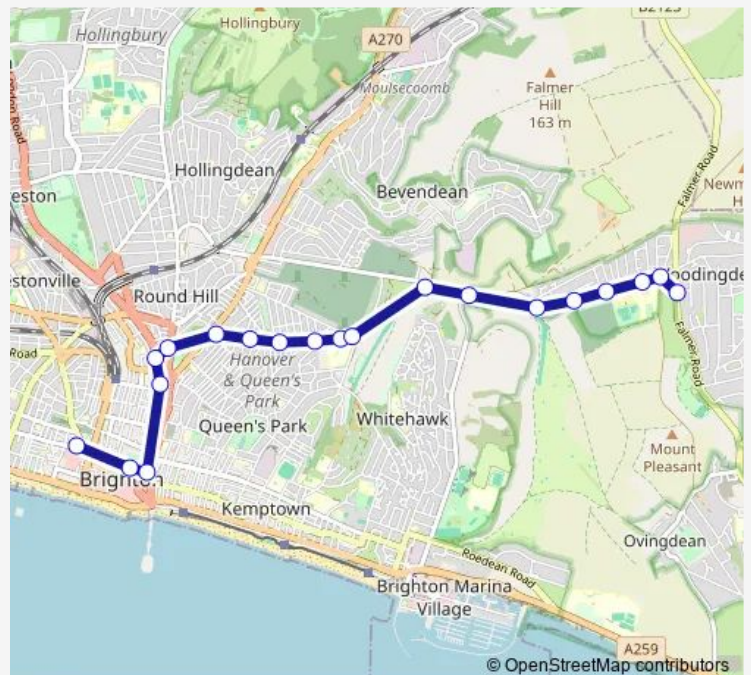

Thursday 00:07-23:37

Friday 00:07-23:37

Saturday 00:07-23:37

Sunday 00:07-23:37

Route info

Direction: Falmer Gardens

Stops: 39

Trip Duration: 0 hour 33 min

22 — Brighton - Woodingdean

Downland Road

Top of Wilson Avenue

Top of Bear Road

Race Hill

General Hospital

Queen's Park Junction

Bonchurch Road