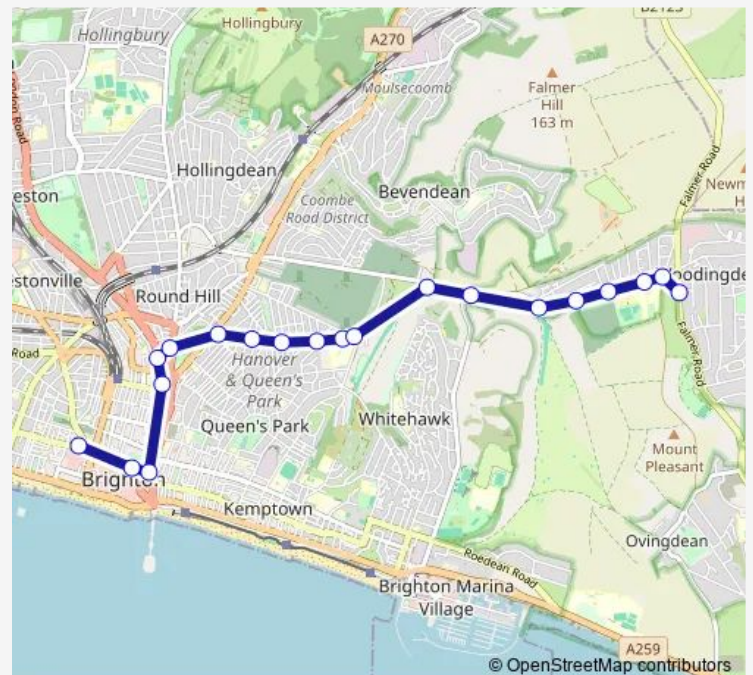

Thursday 00:07-23:37

Friday 00:07-23:37

Saturday 00:07-23:37

Sunday 00:07-23:37

Route info

Direction: Falmer Gardens

Stops: 39

Trip Duration: 0 hour 33 min

22 — Brighton - Woodingdean

Downland Road

Top of Wilson Avenue

Top of Bear Road

Race Hill

General Hospital

Queen's Park Junction

Bonchurch Road

Saturday 08:15-23:08

Sunday 07:22-22:37

Route info

Direction: Falmer Gardens

Stops: 37

Trip Duration: 0 hour 43 min

General Hospital

Queen's Park Junction