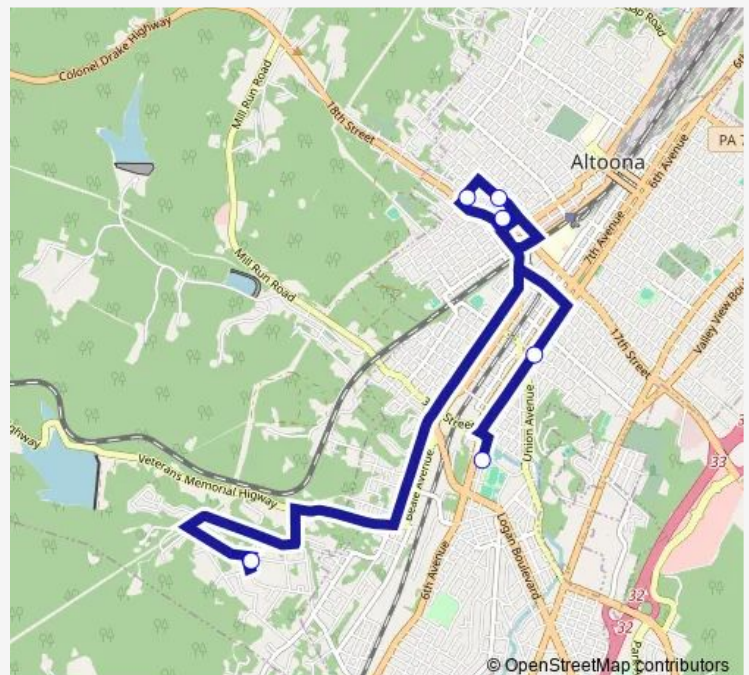

Bus 22 Tripper 2 Am

[Go to website](#)

Direction

5th Ave & Amtran — Ebner Elementary School

6 stops

[Open route schedule](#)

5th Ave & Amtran

Beale Ave and 23rd St

Wednesday 08:27

Thursday 08:27

Friday 08:27

Saturday —

Sunday —

Route info

Direction: 5th Ave & Amtran

Stops: 6

Trip Duration: 0 hour 33 min

■ 22 — Tripper 2 Am

Direction

Amtran Tripper Stop — Bishop Guilfoyle High School Tripper Sto

14 stops

[Open route schedule](#)

Amtran Tripper Stop

Windbrooke & 58th Street

Monday 06:50

Tuesday 06:50

Wednesday 06:50

Thursday 06:50

Friday 06:50

Saturday —

Sunday —

Route info