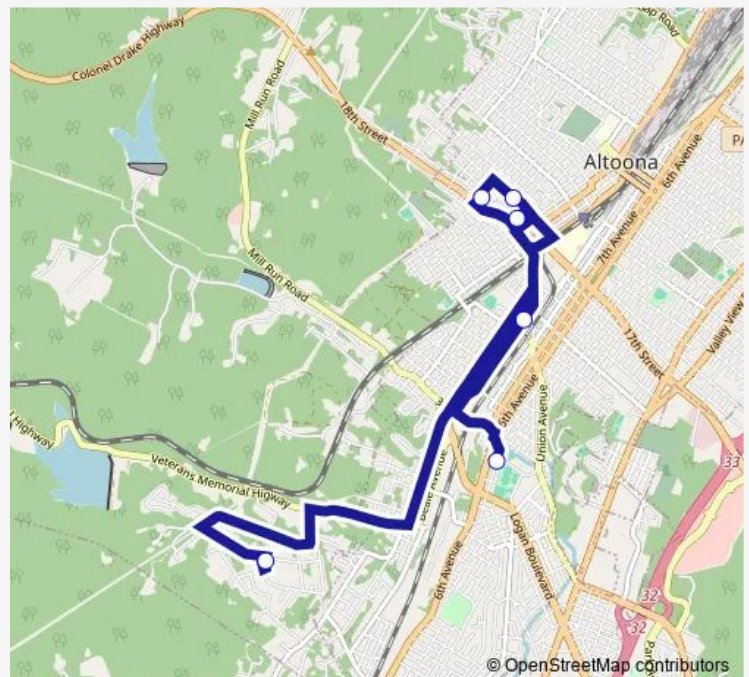

Bus 22 Tripper 2 Am

[Go to website](#)

Direction

5th Ave & Amtran — Ebner Elementary School

6 stops

[Open route schedule](#)

5th Ave & Amtran

Beale Ave and 23rd St

Wednesday 08:27

Thursday 08:27

Friday 08:27

Saturday —

Sunday —

Route info

Direction: 5th Ave & Amtran

Stops: 6

Trip Duration: 0 hour 33 min

22 — Tripper 2 Am

Direction

Amtran Tripper Stop — Bishop Guilfoyle High School Tripper Sto

14 stops

[Open route schedule](#)

Amtran Tripper Stop

Windbrooke & 58th Street

Monday 06:50

Tuesday 06:50

Wednesday 06:50

Thursday 06:50

Friday 06:50

Saturday —

Sunday —

Route info