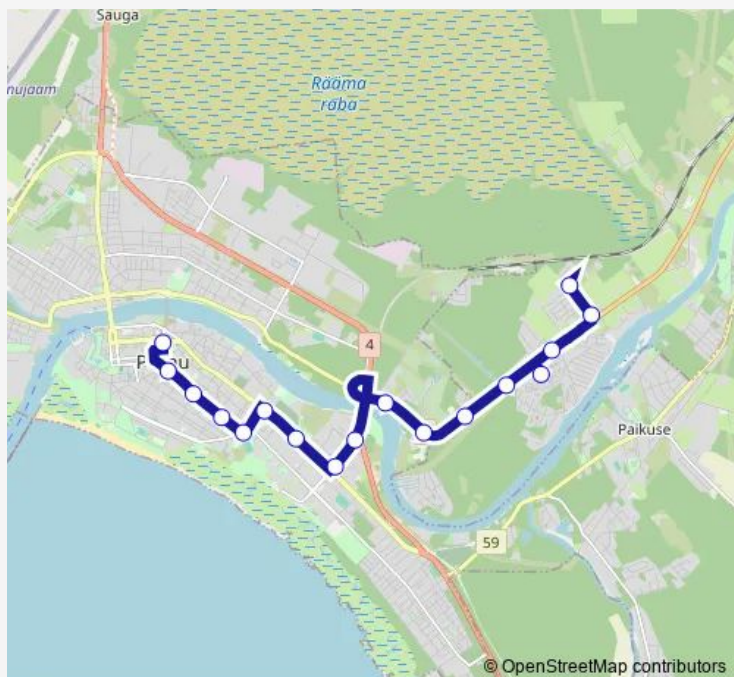

Route info

Direction: Tammiste lasteaed

Stops: 17

Trip Duration: 0 hour 22 min

Direction

Vabaduse park — Tammiste lasteaed

17 stops

[Open route schedule](#)