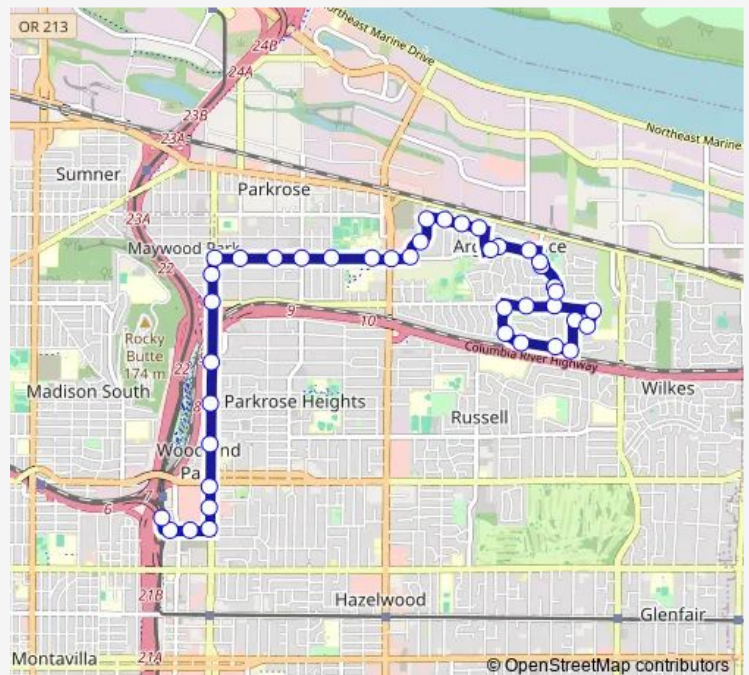

NE Prescott Dr & 131st Pl

NE Prescott Dr & 129th Pl

NE Prescott Dr & 125th Pl

Route schedule

NE 141st & Failing — Gateway TC (drop off only stop)

Monday 05:25-21:19

Tuesday 05:25-21:19

Wednesday 05:25-21:19

Thursday 05:25-21:19

Friday 05:25-21:19

Saturday 08:46-17:34

Sunday 08:46-17:34

Route info

Direction: NE 141st & Failing

Stops: 41

Trip Duration: 0 hour 24 min

NE Shaver & 105th

NE Shaver & 102nd

NE 102nd & Alton

NE 102nd & Fremont

NE 102nd & Morris St

NE 102nd & Brazee

NE 102nd & Bell

NE 102nd & Clackamas