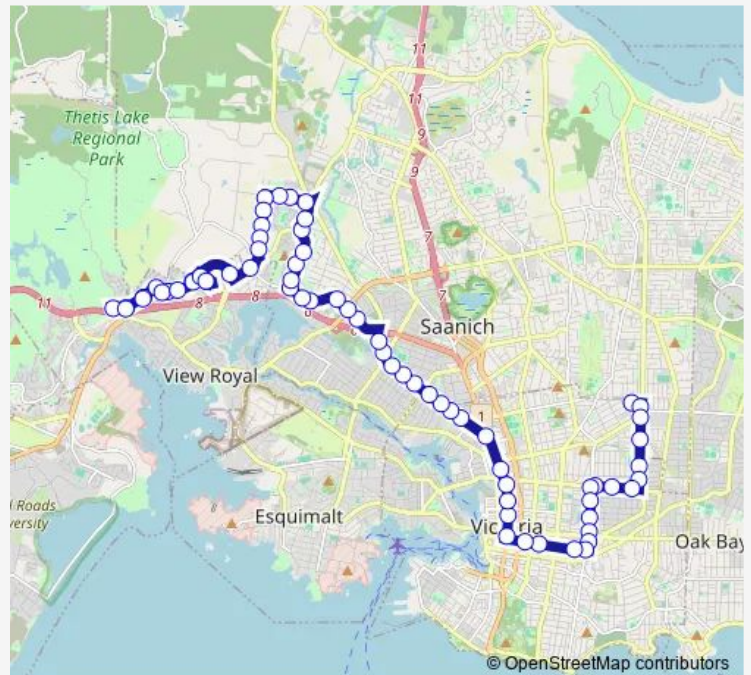

Bus 22 Vic General / Hillside Centre

[Go to website](#)

**Direction**

Victoria General Hospital — Hillside Centre

73 stops

[Open route schedule](#)

- Victoria General Hospital
- Watkiss Way at Stoneridge Dr
- Watkiss Way at Talcott Rd
- Watkiss Way at Burnside Rd W
- Watkiss Way at Creed Rd
- Watkiss Way at Marler Dr
- Watkiss Way at Flury Heights
- Watkiss Way at Marler Dr
- Watkiss Way at Creed Rd
- Watkiss Way at Burnside Rd W
- Watkiss Way at Talcott Rd
- Watkiss Way at Erskine Lane
- Watkiss Way at Hospital Way
- Victoria General Hospital
- Watkiss Way at Hospital Way
- Watkiss Way at Helmcken Rd
- Helmcken Rd at Camden Ave
- Helmcken Rd at Burnside Rd W
- Holland Ave at Helmcken Rd
- 3900 Blk Holland Ave
- Holland Ave at Blue Ridge Rd

Route schedule

Victoria General Hospital — Hillside Centre

Monday	05:51-21:33
Tuesday	05:51-21:33
Wednesday	05:51-21:33
Thursday	05:51-21:33
Friday	05:51-21:33
Saturday	07:10-21:33
Sunday	07:38-21:18

Route info

Direction: Victoria General Hospital

Stops: 73

Trip Duration: 1 hour 7 min

22 — Vic General / Hillside Centre

4000 Blk Holland Ave

Holland Ave at Hastings St

Hastings St at Delmar Ave

Hastings St at Santa Anita Ave

## Route info

Direction: Hillside Centre

Stops: 69

Trip Duration: 1 hour 0 min

Burnside Rd E at Alpha St

Burnside Rd E at Dupplin Rd

Burnside Rd E at Eldon Place

Burnside Rd W at Albion Rd