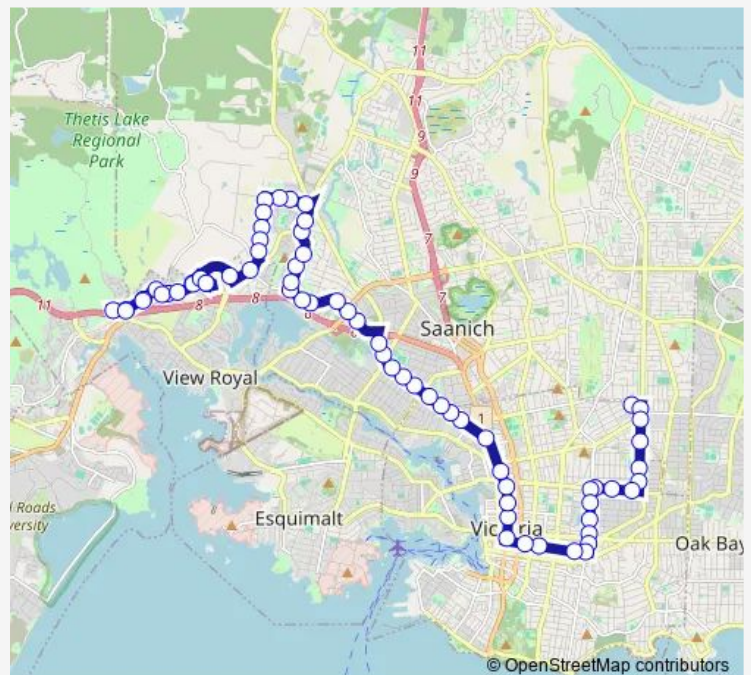

**Direction**

Victoria General Hospital — Hillside Centre

73 stops

[Open route schedule](#)

- Victoria General Hospital
- Watkiss Way at Stoneridge Dr
- Watkiss Way at Talcott Rd
- Watkiss Way at Burnside Rd W
- Watkiss Way at Creed Rd
- Watkiss Way at Marler Dr
- Watkiss Way at Flury Heights
- Watkiss Way at Marler Dr
- Watkiss Way at Creed Rd
- Watkiss Way at Burnside Rd W
- Watkiss Way at Talcott Rd
- Watkiss Way at Erskine Lane
- Watkiss Way at Hospital Way
- Victoria General Hospital
- Watkiss Way at Hospital Way
- Watkiss Way at Helmcken Rd
- Helmcken Rd at Camden Ave
- Helmcken Rd at Burnside Rd W
- Holland Ave at Helmcken Rd
- 3900 Blk Holland Ave
- Holland Ave at Blue Ridge Rd

Route schedule

Victoria General Hospital — Hillside Centre

Monday	05:51-21:33
Tuesday	05:51-21:33
Wednesday	05:51-21:33
Thursday	05:51-21:33
Friday	05:51-21:33
Saturday	07:10-21:33
Sunday	07:38-21:18

Route info

Direction: Victoria General Hospital

Stops: 73

Trip Duration: 1 hour 1 min

22 — Vic General / Hillside Centre

4000 Blk Holland Ave

Holland Ave at Hastings St

Hastings St at Delmar Ave

Hastings St at Santa Anita Ave

## Route info

Direction: Hillside Centre

Stops: 69

Trip Duration: 1 hour 0 min

Burnside Rd E at Alpha St

Burnside Rd E at Dupplin Rd

Burnside Rd E at Eldon Place

Burnside Rd W at Albion Rd