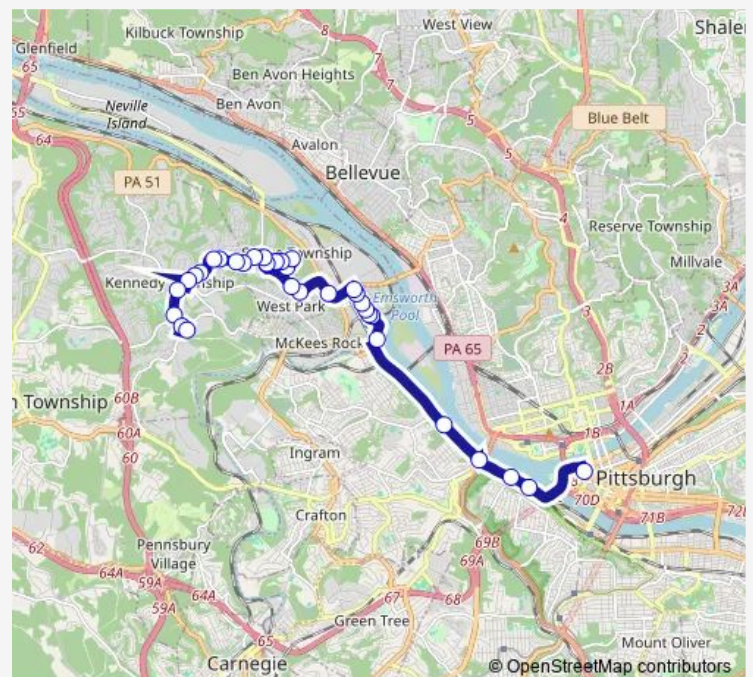

### Route schedule

Kennedy CTR Giant Eagle + Entrance — Stanwix ST + Penn Fs

Monday 05:22-22:03

Tuesday 05:22-22:03

Wednesday 05:22-22:03

Thursday 05:22-22:03

Friday 05:22-22:03

Saturday 08:09-20:07

### Route info

Direction: Kennedy CTR Giant Eagle + Entrance

Stops: 40

Trip Duration: 0 hour 28 min

■ 22 — Mccoy

Mccoy RD + Island

Island AVE + Adrian

Helen ST + Ella

W Carson + Busway Ramp Fs

River AVE + Marina

River AVE + Railroad Underpass

Robb ST + Helen

Helen ST + Sproul

Helen ST + Catherine

Helen ST + Ella

Helen ST AT Agnes St

## Route info

Direction: Stanwix ST + Penn Fs

Stops: 35

Trip Duration: 0 hour 24 min

Mccoy RD + Neville Fs

Mccoy RD + Lenore

Mccoy RD + Ewing Fs

Mccoy RD + Warbler