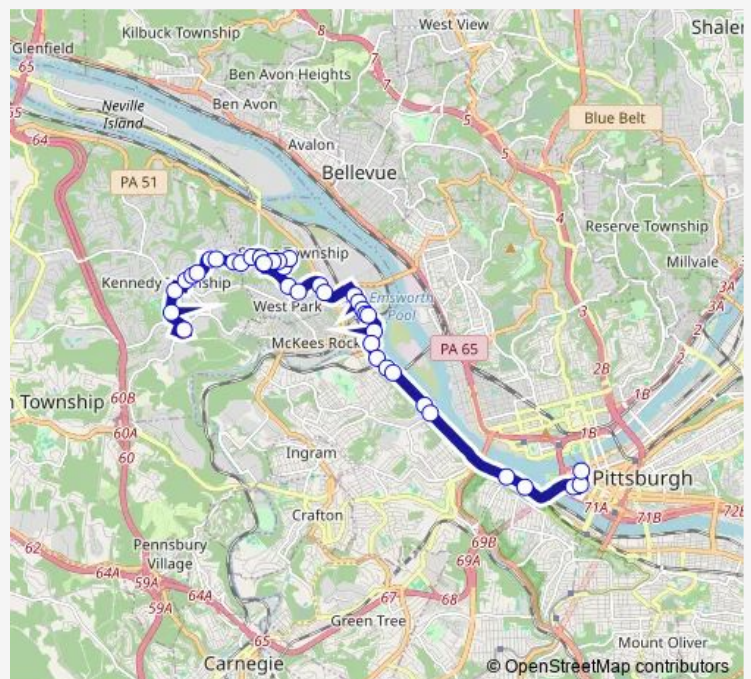

W CARSON + BUSWAY RAMP FS

River AVE + Marina

River AVE + Railroad Underpass

Robb ST + Helen

Helen ST + Sproul

Helen ST + Catherine

Helen ST + Ella

HELEN ST AT AGNES ST

### Route schedule

Stanwix ST + Penn Fs — Kennedy CTR Giant Eagle + Entrance

Monday 05:50-22:30

Tuesday 05:50-22:30

Wednesday 05:50-22:30

Thursday 05:50-22:30

Friday 05:50-22:30

Saturday 08:35-20:35

### Route info

Direction: Stanwix ST + Penn Fs

Stops: 35

Trip Duration: 0 hour 28 min

■ 22 — Mccoy

Jefferson DR + Mcoy

Mccoy RD + Shafter

Mccoy RD + #724

## Route info

Direction: Kennedy CTR Giant Eagle + Entrance

Stops: 40

Trip Duration: 0 hour 28 min

Helen ST + Catherine

Helen ST + Sproul Fs

Helen ST + Robb (Munson)

River AVE + Underpass