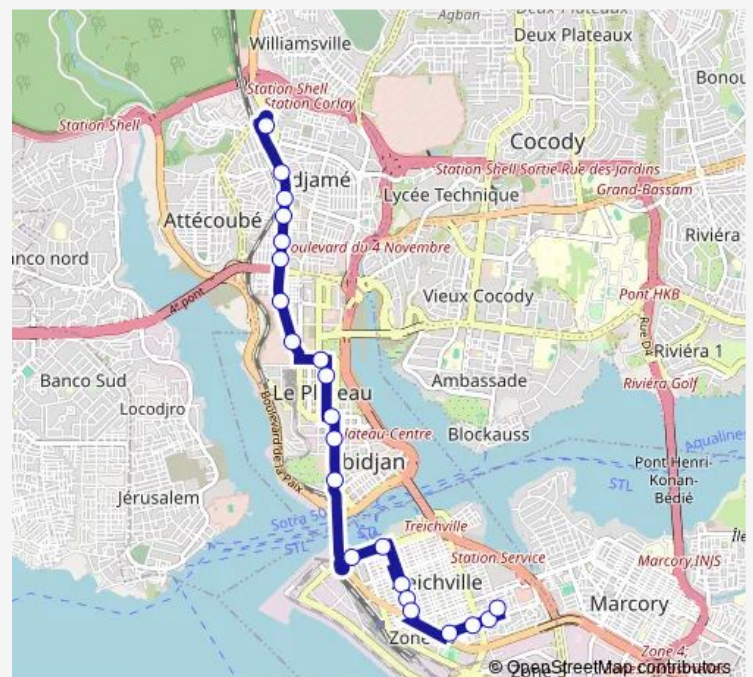

EPP Satigui

Pharmacie Banco

Mosquée Adjamé

Route schedule

Terminus Entente — Gare Nord

Monday 06:00

Tuesday 06:00

Wednesday 06:00

Thursday 06:00

Friday 06:00

Saturday 06:00

Sunday 06:00

Route info

Direction: Terminus Entente

Stops: 22

Trip Duration: 1 hour 15 min

22 — Cinéma Entente Treichville ↔ Gare Nord

Direction

Gare Nord — Terminus Entente

22 stops

[Open route schedule](#)

Gare Nord

Mosquée Adjamé

Pharmacie Banco