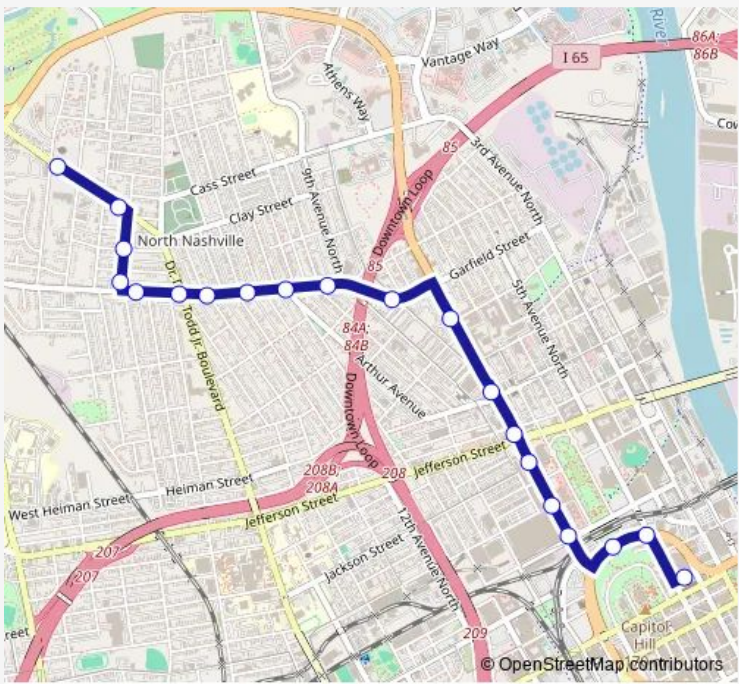

**Bus 22 Bordeaux**

[Go to website](#)

**Direction**  
 Central 5TH AVE - BAY 12 — John Mallette DR & Ashton AVE Wb  
 2 stops  
[Open route schedule](#)

Central 5TH AVE - BAY 12  
 John Mallette DR & Ashton AVE Wb

Route schedule  
 Central 5TH AVE - BAY 12 — John Mallette DR & Ashton AVE Wb

Monday	07:25
Tuesday	07:25
Wednesday	07:25
Thursday	07:25
Friday	07:25
Saturday	—
Sunday	—

**Route info**  
 Direction: Central 5TH AVE - BAY 12  
 Stops: 2  
 Trip Duration: 0 hour 16 min

**Direction**

John Mallette DR & Ashton AVE Eb — Central 5TH AVE - BAY 7

2 stops

[Open route schedule](#)

John Mallette DR & Ashton AVE Eb

Central 5TH AVE - BAY 7

**Route schedule**

John Mallette DR & Ashton AVE Eb — Central 5TH AVE - BAY 7

## Route info

Direction: Central 5TH AVE - BAY 10

Stops: 18

Trip Duration: 0 hour 16 min

22 Bus time schedules and route maps are available in an offline PDF at [busmaps.com](http://busmaps.com). Use the [busmaps.com](http://busmaps.com) website to see live bus times, train schedule or subway schedule, and step-by-step directions for all public transit in Nashville