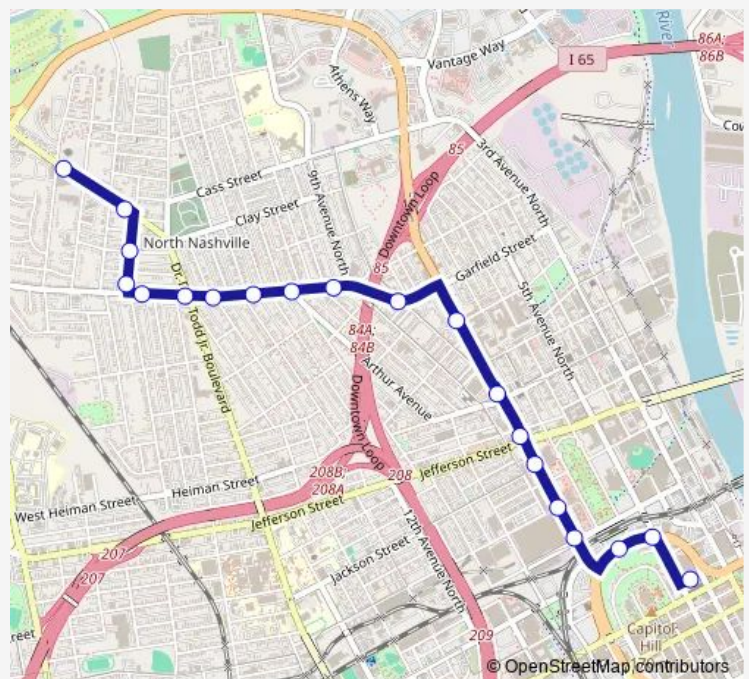

Bus 22 Bordeaux

[Go to website](#)

Direction

Central 5TH AVE - BAY 12 — John Mallette DR & Ashton AVE Wb

2 stops

[Open route schedule](#)

Central 5TH AVE - BAY 12

John Mallette DR & Ashton AVE Wb

Route schedule

Central 5TH AVE - BAY 12 — John Mallette DR & Ashton AVE Wb

Monday	07:25
Tuesday	07:25
Wednesday	07:25
Thursday	07:25
Friday	07:25
Saturday	—
Sunday	—

Route info

Direction: Central 5TH AVE - BAY 12

Stops: 2

Trip Duration: 0 hour 16 min

22 — Bordeaux

Direction

John Mallette DR & Ashton AVE Eb — Central 5TH AVE - BAY 7

2 stops

[Open route schedule](#)

John Mallette DR & Ashton AVE Eb

Sunday 06:15-22:20

Route info

Direction: Central 5TH AVE - BAY 10

Stops: 18

Trip Duration: 0 hour 11 min

22 Bus time schedules and route maps are available in an offline PDF at busmaps.com. Use the busmaps.com website to see live bus times, train schedule or subway schedule, and step-by-step directions for all public transit in Nashville