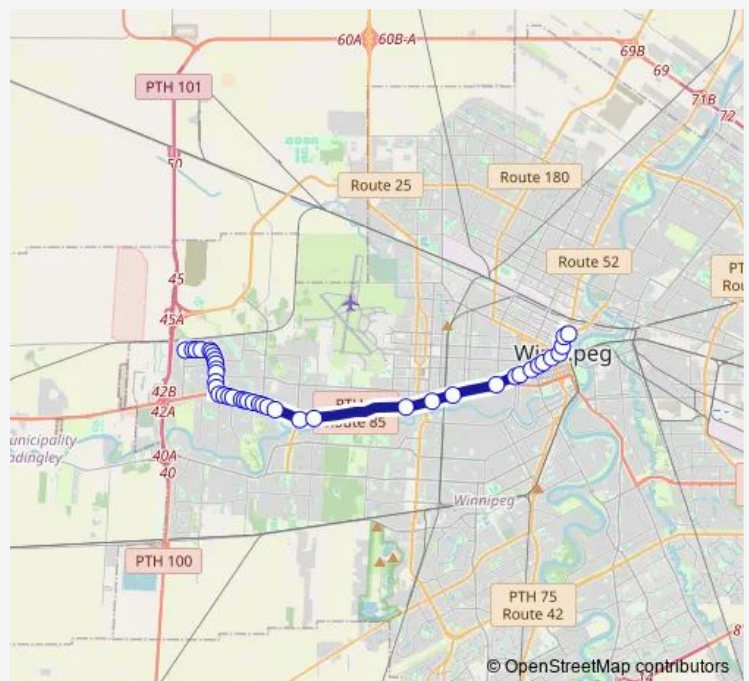

Eastbound Portage at Westwood

Eastbound Portage at Banting

Eastbound Portage at Daer

Eastbound Portage at Golf

Eastbound Portage at Country Club

Eastbound Portage at Woodlands

Eastbound Portage at Sturgeon

Eastbound Portage at Oakdean

Eastbound Portage at Woodhaven

Eastbound Portage at Ainslie

Eastbound Portage at Whytefold

Route schedule

Northbound Rouge at Rouge Loop — Eastbound Pacific at Martha

Monday	05:30-08:13
Tuesday	05:30-08:13
Wednesday	05:30-08:13
Thursday	05:30-08:13
Friday	05:30-08:13
Saturday	—
Sunday	—

Route info

Direction: Northbound Rouge at Rouge Loop

Stops: 35

Trip Duration: 0 hour 37 min

22 — Assiniboia Express

Eastbound Portage at Cavell

Eastbound Portage at Tylehurst (Polo Park)

Eastbound Portage at Craig

Eastbound Portage at Arlington

Eastbound Portage at Maryland

Eastbound Portage at Sherbrook

Eastbound Portage at Balmoral (U of Winnipeg)

Eastbound Portage at Vaughan (The Bay)

Eastbound Portage at Edmonton (Portage Place)