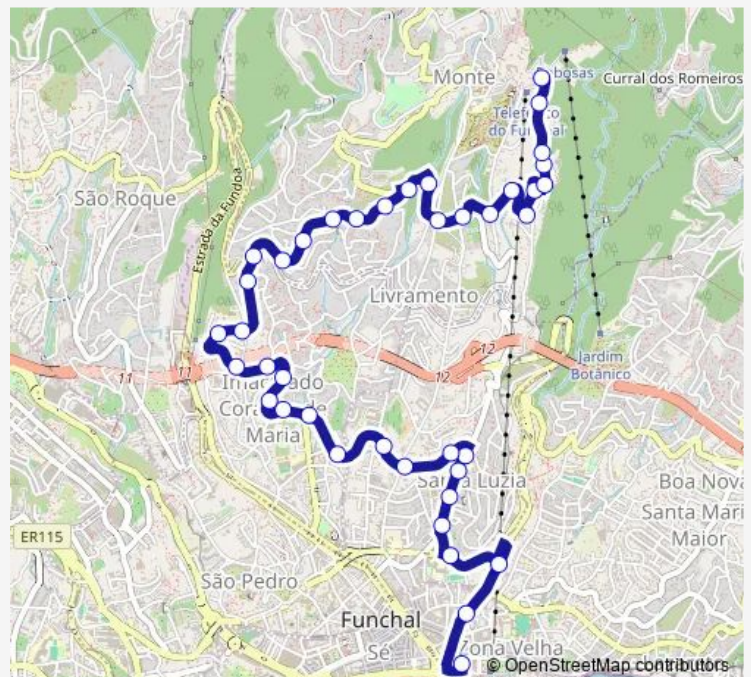

Thursday 07:15-23:30

Friday 07:15-23:30

Saturday 07:20-22:15

Sunday 07:25-22:15

**Route info**

Direction: Rua Artur Sousa Pinga (4)

Stops: 40

Trip Duration: 0 hour 30 min

22 — Centro - Babosas

CZ Livramento S (549)

Monte Pedreira S (551)

Depois Pedreira S (553)

Monte Antes Miradouro S (555)

Monte Miradouro S (557)

Entrada Sanatório S (559)

Portada STO António S1A (599)

## Route schedule

Babosas T-22 (615) — Praça Autonomia D (156a)

Monday 07:00-22:45

Tuesday 07:00-22:45

Wednesday 07:00-22:45

Thursday 07:00-22:45

Friday 07:00-22:45

Saturday 07:00-21:15

## Route info

Direction: Babosas T-22 (615)

Stops: 38

Trip Duration: 0 hour 28 min

Escl B Perestrelo D (506)

Rua DR Ângelo A Silva D (444c)

Antes CZ Torrinha (444b)

Antes CZ CAM Comboio D (444a)