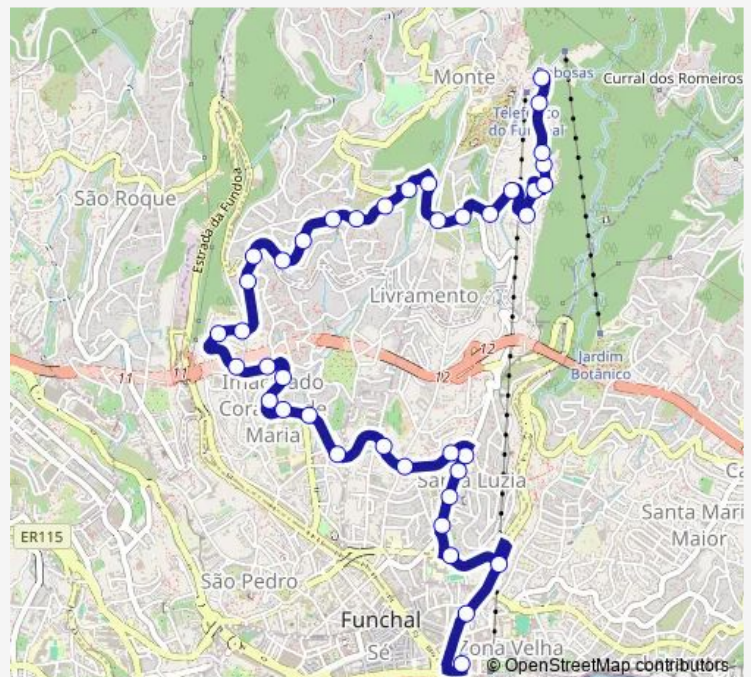

Thursday 07:15-23:30

Friday 07:15-23:30

Saturday 07:20-22:15

Sunday 07:25-22:15

Route info

Direction: Rua Artur Sousa Pinga (4)

Stops: 40

Trip Duration: 0 hour 30 min

22 — Centro - Babosas

CZ Livramento S (549)

Monte Pedreira S (551)

Depois Pedreira S (553)

Monte Antes Miradouro S (555)

Monte Miradouro S (557)

Entrada Sanatório S (559)

Portada STO António S1A (599)

CAM Lombada (1671)

CAM Lombada Serragem S (613)

CAM Lombada S (613a)

Babosas T-22 (615)

Direction

Babosas T-22 (615) — Praça Autonomia D (156a)

38 stops

[Open route schedule](#)

Friday 07:00-22:45

Saturday 07:00-21:15

Sunday 07:00-21:15

Route info

Direction: Babosas T-22 (615)

Stops: 38

Trip Duration: 0 hour 28 min

Escl B Perestrelo D (506)