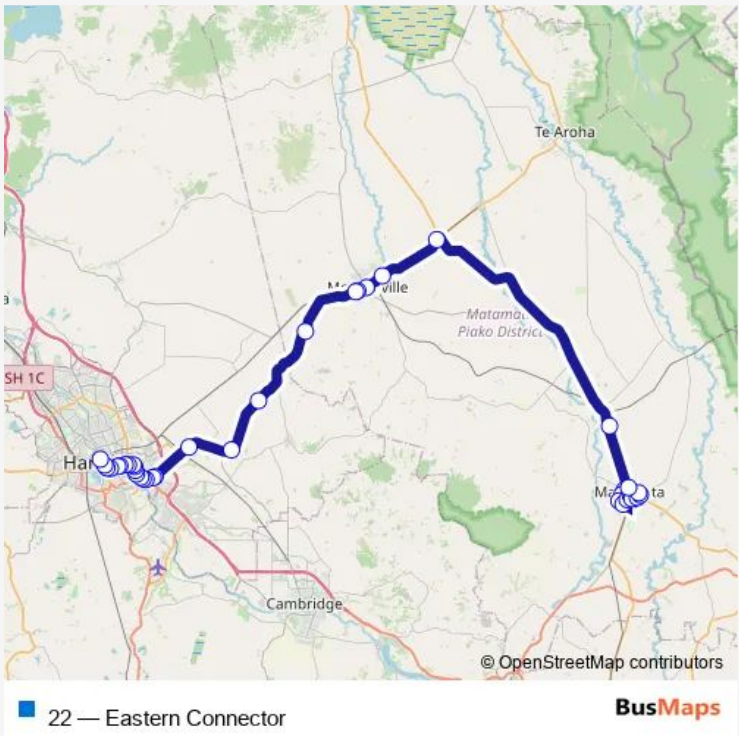

Bus 22 Eastern Connector

[Go to website](#)

Direction
 Opp 39 Hetana St (near Public Toilets) — Transport Centre (Anglesea St)
 41 stops
[Open route schedule](#)

- Opp 39 Hetana St (near Public Toilets)
- Broadway (Outside i-Site)
- 8 Smith St (Bowlers Lane)
- Opp 35-37 Smith St (Matamata County Lodge)
- 86 Smith St
- Opp 34 Station Rd
- Firth St (Matamata College)
- Meura St (Opp Netball Courts)
- 10 Tainui St (Opp Service Centre)
- 26 Tamihana St
- 15 Burwood Rd
- 14 Tower Rd
- 85 Rawhiti Ave
- 5 Rawhiti Ave (Working Mens Club)
- 27 Ward St
- Tatuanui Southbound (Hail and Ride)
- 462 Thames St (near Seales Rd) (hail2ride)
- 38 Lorne St (near Thames St)
- 24 Thames St (hail2ride)
- 2618 SH 26 (near Avenue Rd S) (hail2ride)
- SH 26 (near Norfolk Rd) (hail2ride)

Route schedule
 Opp 39 Hetana St (near Public Toilets) — Transport Centre (Anglesea St)

Monday	06:15-14:20
Tuesday	06:15-14:20
Wednesday	06:15-14:20
Thursday	06:15-14:20
Friday	06:15-14:20
Saturday	09:10-18:10
Sunday	09:10-18:10

Route info
 Direction: Opp 39 Hetana St (near Public Toilets)
 Stops: 41
 Trip Duration: 1 hour 31 min

SH 26 (near Eureka Hall) (hail2ride)

SH 26 (near Platt Rd) (hail2ride)

436b State Highway 26 (Light Force Solar Waikato)
(Hail2ride)

Transport Centre (Anglesea St)

Direction

Transport Centre (Anglesea St) — Marshall St (Paeroa)

29 stops

[Open route schedule](#)

Transport Centre (Anglesea St)

218b Anglesea St (Youth and Family)

130 Anglesea St