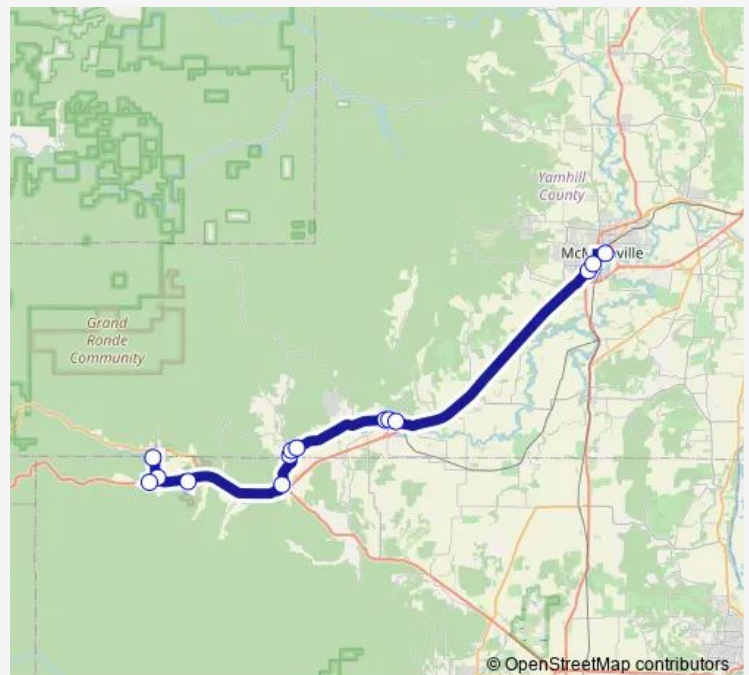

NB Hwy 99W (Baker St) & Founders (Linfield Univ.)

McMinnville Transit Center

Route schedule

Grand Ronde - Salmon Way & Grand Ronde Rd (Grand R — McMinnville Transit Center

Monday 05:25-19:40

Tuesday 05:25-19:40

Wednesday 05:25-19:40

Thursday 05:25-19:40

Friday 05:25-19:40

Saturday —

Sunday —

Route info

Direction: Grand Ronde - Salmon Way & Grand Ronde Rd (Grand R

Stops: 14

Trip Duration: 0 hour 50 min

Direction

Mcminnville Transit Center — Grand Ronde - Salmon Way & Grand Ronde Rd (Grand R

14 stops

[Open route schedule](#)

Mcminnville Transit Center

Mcminnville - WB 5th St & Baker (Community Development Center)

SB Hwy 99W & Fellows (El Primo / Linfield Univ.)

Mcminnville - SB Hwy 99W (Baker St) & Keck (Bi-Mar

Sheridan - WB Hwy 18B (Main St) & Cherry Hill (Bil

Sheridan - WB Hwy 18B (Main St) & Hill (Shelter)

Sheridan - WB Hwy 18B (Main St) btwn Bridge & Wash