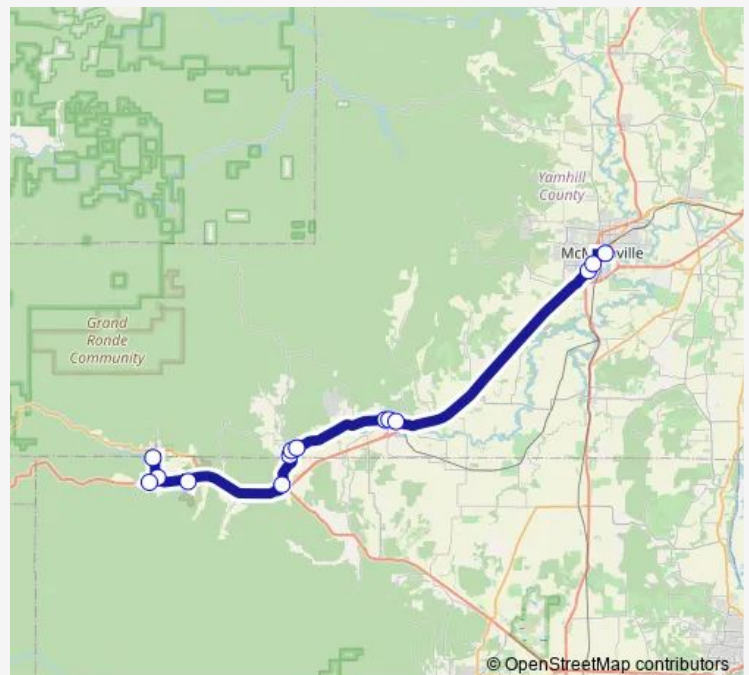

NB Hwy 99W (Baker St) & Founders (Linfield Univ.)

McMinnville Transit Center

Route schedule

Grand Ronde - Salmon Way & Grand Ronde Rd (Grand R — McMinnville Transit Center

Monday 05:25-19:40

Tuesday 05:25-19:40

Wednesday 05:25-19:40

Thursday 05:25-19:40

Friday 05:25-19:40

Saturday —

Sunday —

Route info

Direction: Grand Ronde - Salmon Way & Grand Ronde Rd (Grand R

Stops: 14

Trip Duration: 0 hour 50 min

Direction

Mcminnville Transit Center — Grand Ronde - Salmon Way & Grand Ronde Rd (Grand R

14 stops

[Open route schedule](#)

Mcminnville Transit Center

Mcminnville - WB 5th St & Baker (Community Development Center)

SB Hwy 99W & Fellows (El Primo / Linfield Univ.)

Mcminnville - SB Hwy 99W (Baker St) & Keck (Bi-Mar

Sheridan - WB Hwy 18B (Main St) & Cherry Hill (Bil

Sheridan - WB Hwy 18B (Main St) & Hill (Shelter)

Sheridan - WB Hwy 18B (Main St) btwn Bridge & Wash