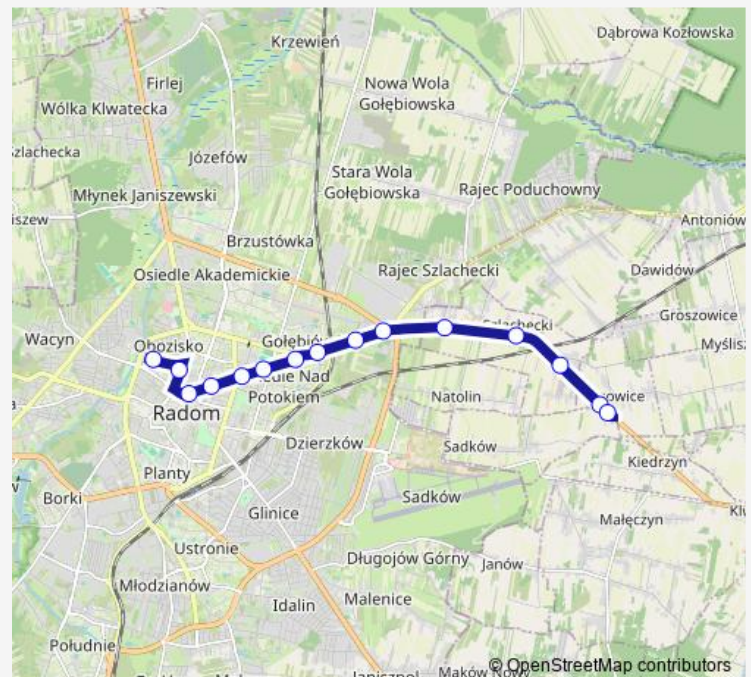

### Route schedule

Obozisko — Lasowice

Monday 06:00-16:40

Tuesday 06:00-16:40

Wednesday 06:00-16:40

Thursday 06:00-16:40

Friday 06:00-16:40

Saturday —

### Route info

Direction: Obozisko

Stops: 15

Trip Duration: 0 hour 22 min

**Direction**

Lasowice — Obozisko

16 stops

[Open route schedule](#)