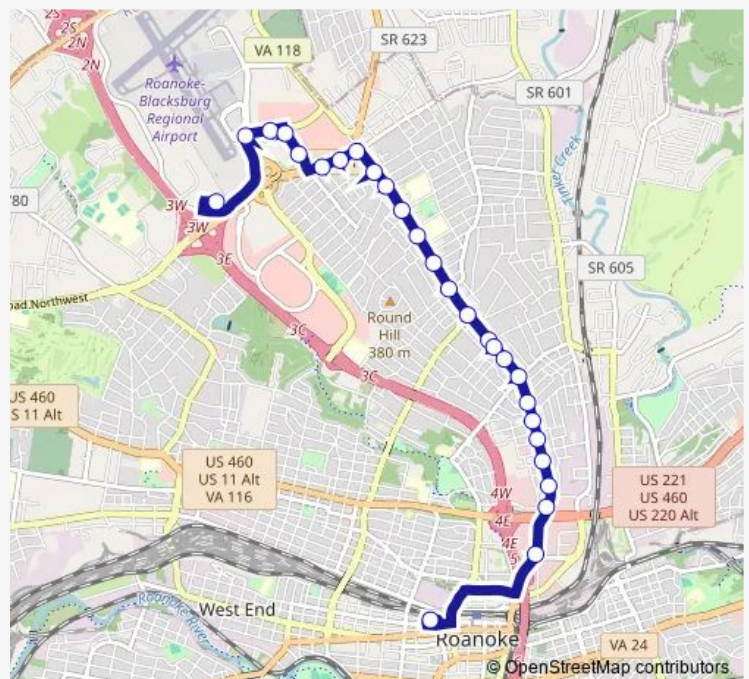

Bus 22 22- Valley Court to 3rd St Station

[Go to website](#)

Direction

Valley Court — 3rd St Station Slip H

27 stops

[Open route schedule](#)

Valley Court

End of Thirlane (Airport)

Williamson SB at Liberty

Williamson SB at Laconia

Williamson SB at Clover

Route schedule

Valley Court — 3rd St Station Slip H

Monday	05:45-19:45
Tuesday	05:45-19:45
Wednesday	05:45-19:45
Thursday	05:45-19:45
Friday	05:45-19:45
Saturday	05:45-19:45
Sunday	—

Route info

Direction: Valley Court

Stops: 27

Trip Duration: 0 hour 30 min

22 — 22- Valley Court to 3rd St Station

Williamson SB at Berglund

Williamson SB at Sycamore

Williamson SB at Compton

Williamson SB at Carver (Sheetz)

Williamson SB at Rutherford (Roanoke Civic Center)

3rd St Station Slip H

22 Bus time schedules and route maps are available in an offline PDF at busmaps.com. Use the busmaps.com website to see live bus times, train schedule or subway schedule, and step-by-step directions for all public transit in Roanoke