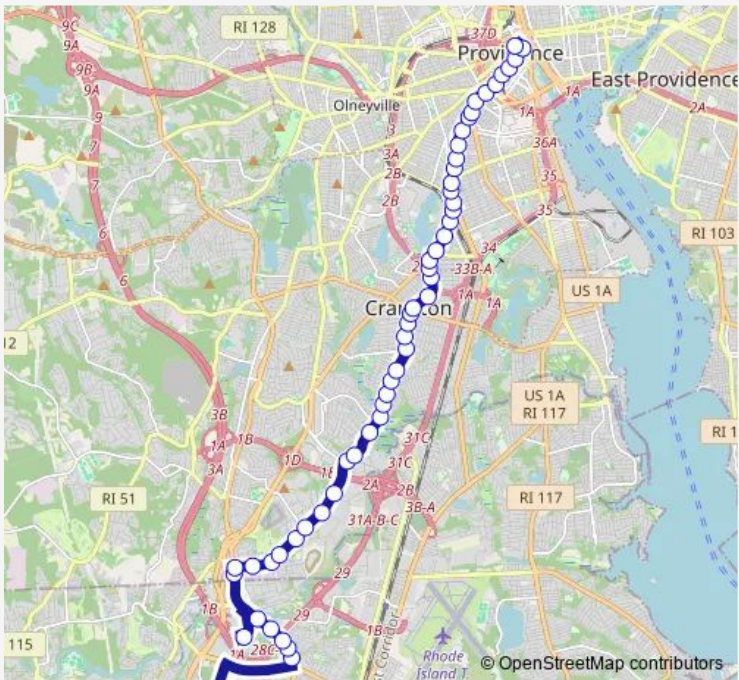

[Go to website](#)

Direction
 Kennedy Plaza (Stop C) — Alvarez School
 18 stops
[Open route schedule](#)

- Kennedy Plaza (Stop C)
- Washington before Snow
- Westminster Street
- Dexter Manor
- Broad St after Cahir St
- Lockwood Street (Southbound)
- Trinity Square
- Elmwood & Broad (after Bridgham)
- Elmwood before Westfield
- Elmwood after Hanover
- Elmwood opposite Moore
- Elmwood before Burnett
- Elmwood before Hawthorne
- Elmwood & Reservoir (at 1 Reservoir)
- 635 Elmwood
- Elmwood opposite Warrington
- Ripta - Elmwood Garage (Elmwood opposite Thackery)
- Alvarez School

Route schedule
 Kennedy Plaza (Stop C) — Alvarez School

Monday	07:21
Tuesday	07:21
Wednesday	07:21
Thursday	07:21
Friday	07:21
Saturday	—
Sunday	—

Route info
 Direction: Kennedy Plaza (Stop C)
 Stops: 18
 Trip Duration: 0 hour 14 min

Direction

Ccri Warwick (Stop B) — Kennedy Plaza (Stop C)

54 stops

[Open route schedule](#)

Ccri Warwick (Stop B)

Greenwich before Rome

Greenwich after Naples

Greenwich before Metro Center

Saturday 06:30-22:20

Sunday 06:55-21:05

Route info

Direction: Kennedy Plaza (Stop C)

Stops: 52

Trip Duration: 0 hour 41 min

Pontiac after Waterman

Pontiac after Colonial