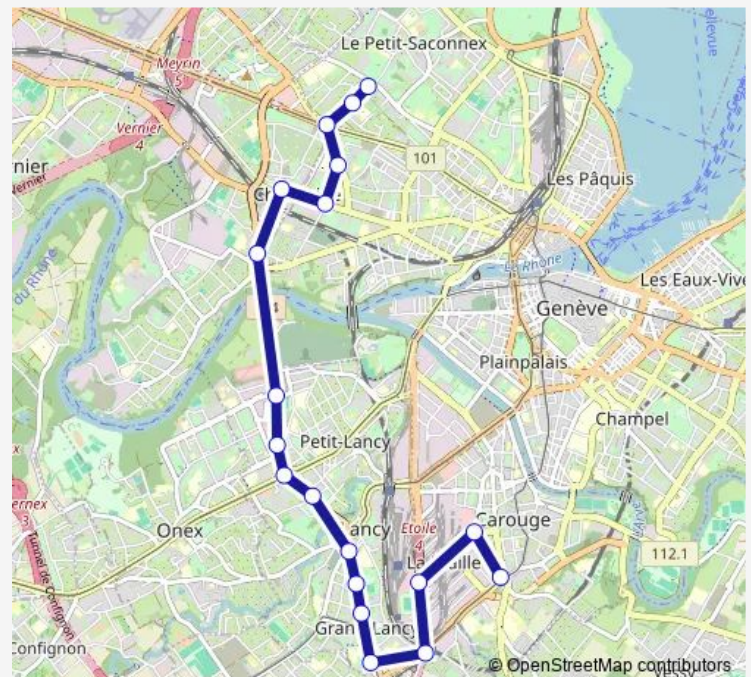

Carouge GE, Rondeau

Route schedule

Genève, Mervelet — Carouge GE, Rondeau

Monday —

Tuesday —

Wednesday —

Thursday —

Friday 25:13-02:48⁺¹

Saturday 03:18-02:48⁺¹

Sunday 03:18

Route info

Direction: Genève, Mervelet

Stops: 19

Trip Duration: 0 hour 24 min

■ 22 — B 22

Direction

Carouge GE, Rondeau — Vernier, Bouchet

16 stops

[Open route schedule](#)

Carouge GE, Rondeau

Carouge GE, Tours

Grand-Lancy, Stade de Genève

Lancy-Bachet, gare

Grand-Lancy, Palettes

Route info

Direction: Carouge GE, Rondeau

Stops: 16

Trip Duration: 0 hour 24 min

Direction

Carouge GE, Rondeau — Vernier, Bouchet

16 stops

[Open route schedule](#)