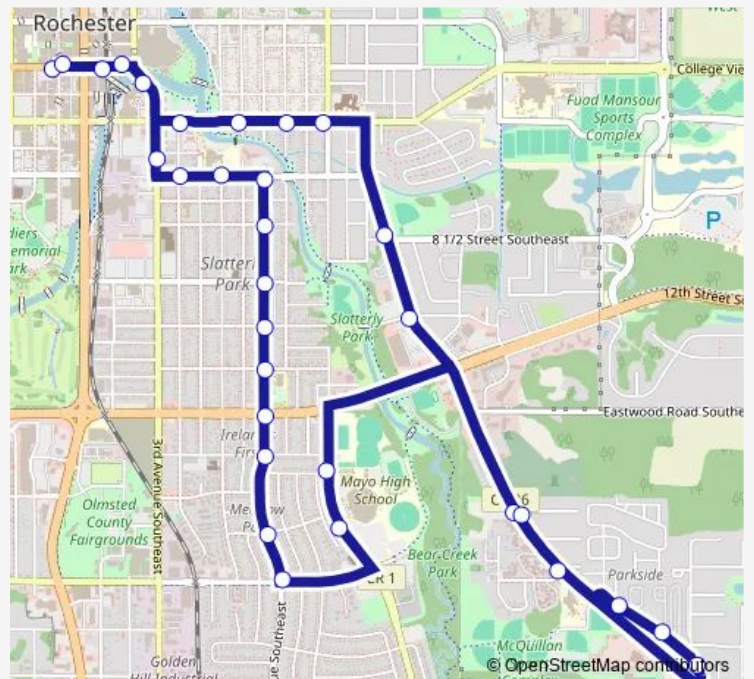

### Route schedule

undefined — undefined

Monday	—
Tuesday	—
Wednesday	—
Thursday	—
Friday	—
Saturday	06:40
Sunday	06:40

### Route info

Direction:

Stops: 0

Trip Duration: — min

**Direction**

Downtown Transit CTR A — Downtown Transit CTR B

31 stops

[Open route schedule](#)

Downtown Transit CTR A

2 ST SE AND 1 AVE Se

3 AVE SE AND South OF 2 ST Se

4 ST SE AND 4 AVE Se

4 ST SE AND 7 AVE Se

4 ST SE AND 9 AVE Se

4 ST SE AND 11 AVE Se

15 AVE SE AND 8 1/2 ST Se

## Route info

Direction: Downtown Transit CTR A

Stops: 30

Trip Duration: 0 hour 25 min

8 AVE SE AND 6 ST Se

6 ST SE AND 6 AVE Se

6 ST SE AND 4 AVE Se

3 AVE SE AND 5 ST Se