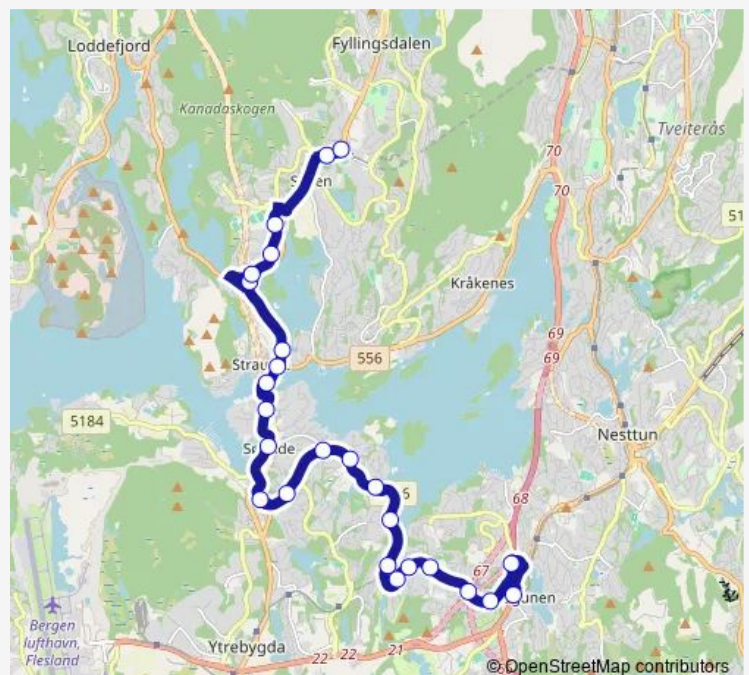

Søvikgeilen

Markaneset

Dolvikhaugene

Dolvik terminal

Søreide

Søreide skole

Straume bro

Sementbroen

Sementbroen

Sandeide terminal

Vardeveien

Route schedule

Lagunen terminal — Fyllingsdalen terminal

Monday	05:16-00:16 ⁺¹
Tuesday	05:16-00:16 ⁺¹
Wednesday	05:16-00:16 ⁺¹
Thursday	05:16-00:16 ⁺¹
Friday	05:16-02:56 ⁺¹
Saturday	05:16-02:56 ⁺¹
Sunday	07:16-00:16 ⁺¹

Route info

Direction: Lagunen terminal

Stops: 25

Trip Duration: 0 hour 28 min

■ 22 — Lagunen terminal - Fyllingsdalen terminal

Vardesvingen

Varden skole

Skarphaugen