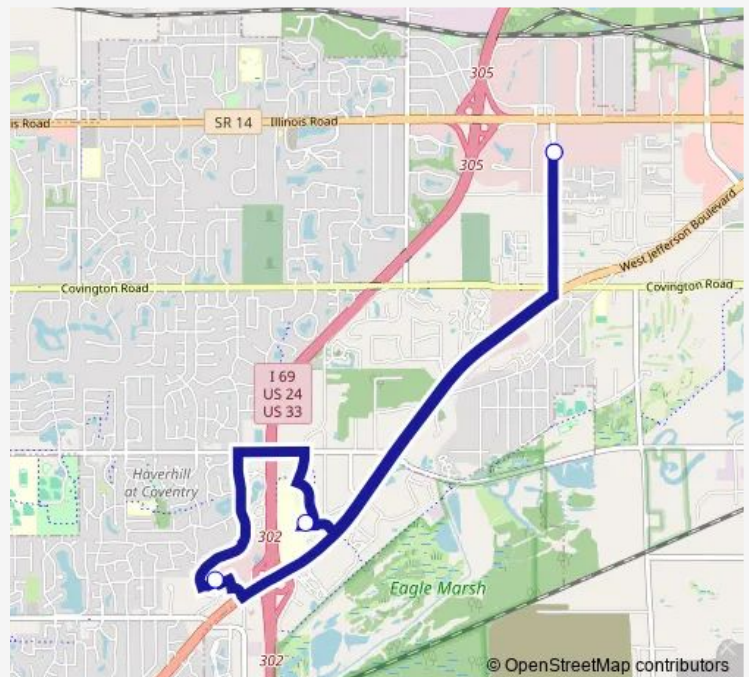

Bus 22 West Jefferson / Lutheran Hospital

[Go to website](#)

Direction

Meijers Store — Meijers Store

4 stops

[Open route schedule](#)

Meijers Store

Lutheran Hospital

Village at Coventry Kroger Grocery

Meijers Store

Route schedule

Meijers Store — Meijers Store

Monday	05:50-19:40
Tuesday	05:50-19:40
Wednesday	05:50-19:40
Thursday	05:50-19:40
Friday	05:50-19:40
Saturday	—
Sunday	—

Route info

Direction: Meijers Store

Stops: 4

Trip Duration: 0 hour 55 min

22 — West Jefferson / Lutheran Hospital

22 Bus time schedules and route maps are available in an offline PDF at busmaps.com. Use the busmaps.com website to see live bus times, train schedule or subway schedule, and step-by-step directions for all public transit in