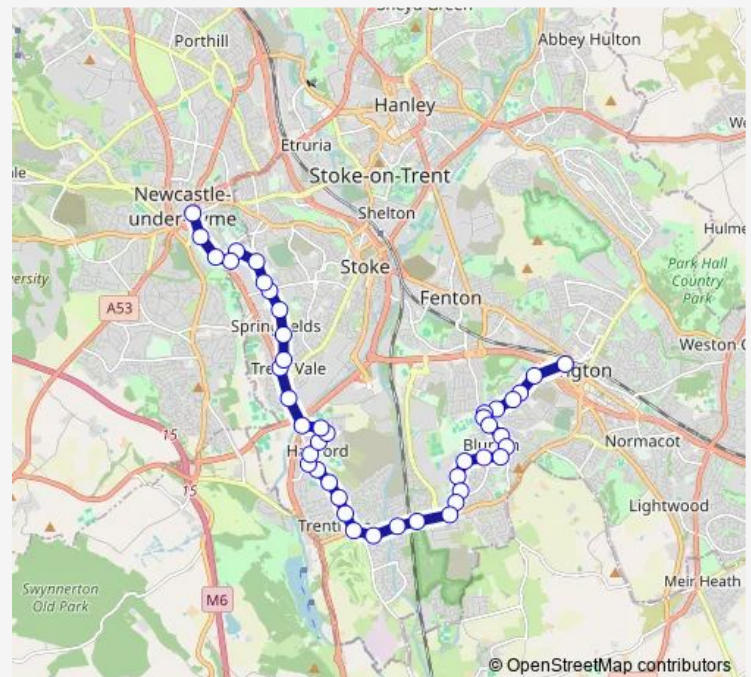

### Route info

Direction: Transport Interchange

Stops: 44

Trip Duration: 0 hour 36 min

■ 22 — Newcastle - Longton

New Inn Lane

Man-in-Space

Eastwick Crescent