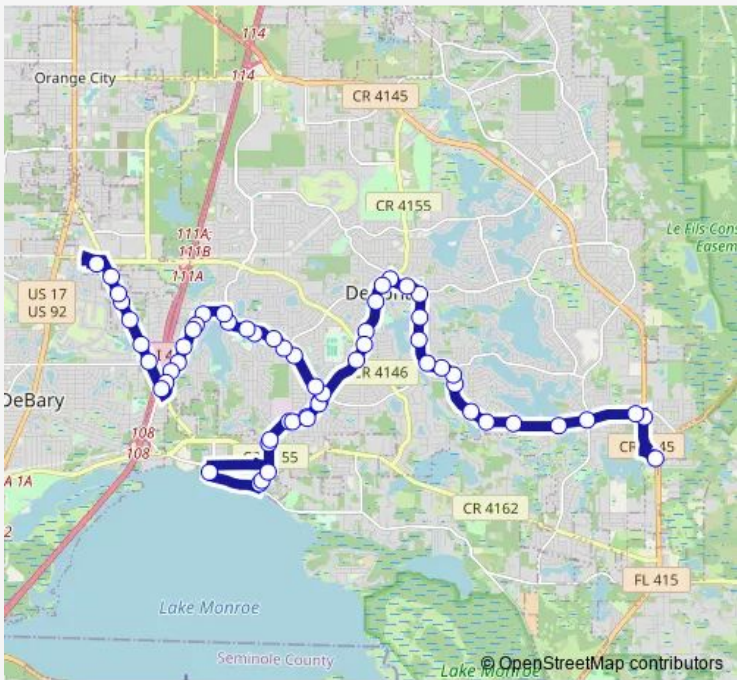

Direction
 Market Place BUS Loading Zone — WAL-Mart Osteen
 62 stops
[Open route schedule](#)

- Market Place BUS Loading Zone
- Commed Blvd. & Enterprise Ob
- Signature & Enterprise Ob
- Summerhaven & Enterprise Ob
- Enterprise Alexandra Woods
- Enterprise AND Highbanks Ob
- Fairbairn DR & Deltona Ob
- W Embassy DR & Deltona Blvd Ob
- Balsam ST & Deltona Blvd Ob
- Cloverleaf Blvd & Deltona Ob
- Deltona Blvd & Abbeyville ST Ob
- Deltona Plaza Ob
- Stratford Commons & Deltona Blvd Ob
- Fowler & Deltona Blvd. Ob
- Gaynor CT. & Deltona Blvd. Ob
- Deltona Blvd. & N. Normandy Ob
- Hartley Lane & E Normandy Blvd Ob
- Wanda Lane & E Normandy Blvd Ob
- E Lombardy DR & E Normandy Blvd Ob
- Normandy & Stillwater Ob
- E Hancock DR & E Normandy Blvd Ob

Route schedule
 Market Place BUS Loading Zone — WAL-Mart Osteen

Monday	05:52-17:25
Tuesday	05:52-17:25
Wednesday	05:52-17:25
Thursday	05:52-17:25
Friday	05:52-17:25
Saturday	06:11-17:25
Sunday	—

Route info
 Direction: Market Place BUS Loading Zone
 Stops: 62
 Trip Duration: 0 hour 50 min

1063 E. Normandy Blvd. Ob

Norwood DR & E Normandy Blvd Ob

Aaron DR & E Normandy Blvd Ob

Normandy & Providence 2ND Ob

Lambert & Providence Ob

Clayton DR. & Providence Ob

Providence & Saxon Ob

Providence Blvd & Wakefield CIR Ib

Saturday	06:24-18:20
----------	-------------

Sunday	—
--------	---

Route info

Direction: WAL-Mart Osteen

Stops: 59

Trip Duration: 0 hour 54 min

Providence & Alexander

Providence & Fisher