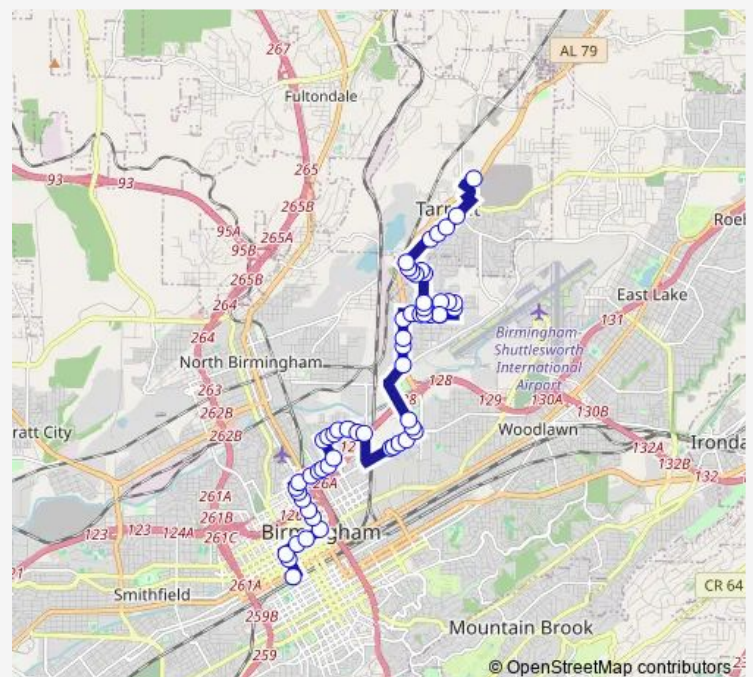

R Arrington Jr Blvd N and 37th Pl

R Arrington Jr Blvd N and 36th Way

### Route schedule

43rd ST & 43rd Place — Central Station

Monday —

Tuesday 07:00-18:42

Wednesday —

Thursday —

Friday —

Saturday 07:00-18:42

### Route info

Direction: 43rd ST & 43rd Place

Stops: 42

Trip Duration: 0 hour 34 min

22 — Tarrant

BusMaps

Vanderbilt Rd and 12th Ave N

Vanderbilt Rd and Norwood Blvd

## Route info

Direction: Tarrant City Shopping Center

Stops: 44

Trip Duration: 0 hour 44 min

Norwood Blvd and 36th St

Norwood Blvd and 35h St

Norwood Blvd and 34th St

Norwood Blvd and 33rd St