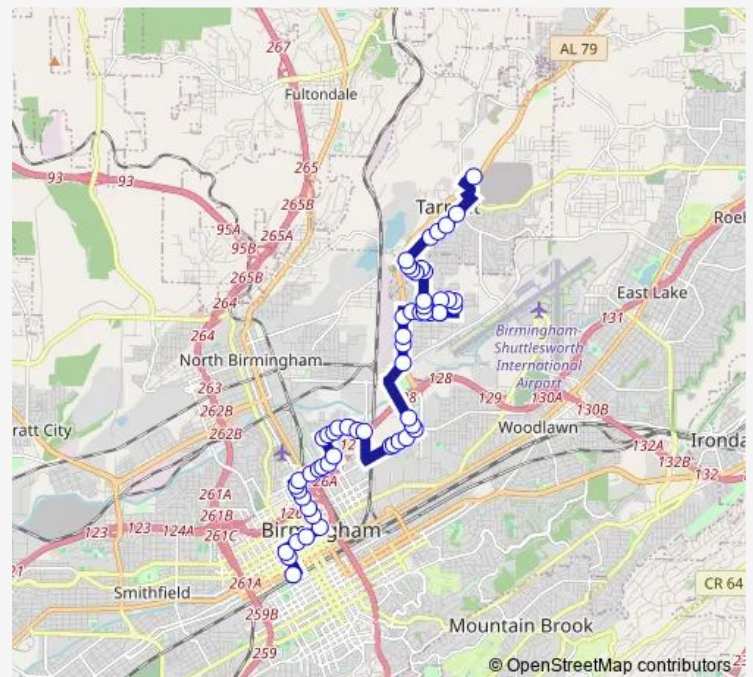

R Arrington Jr Blvd N and 37th Pl

R Arrington Jr Blvd N and 36th Way

### Route schedule

43rd ST & 43rd Place — Central Station

Monday	—
Tuesday	07:00-18:42
Wednesday	—
Thursday	—
Friday	—
Saturday	07:00-18:42
Sunday	—

### Route info

Direction: 43rd ST & 43rd Place

Stops: 42

Trip Duration: 0 hour 34 min

22 — Tarrant

Vanderbilt Rd and 12th Ave N

Vanderbilt Rd and Norwood Blvd

Norwood Blvd and 36th St

## Route info

Direction: Tarrant City Shopping Center

Stops: 44

Trip Duration: 0 hour 44 min

Norwood Blvd and 36th St

Norwood Blvd and 35h St

Norwood Blvd and 34th St

Norwood Blvd and 33rd St