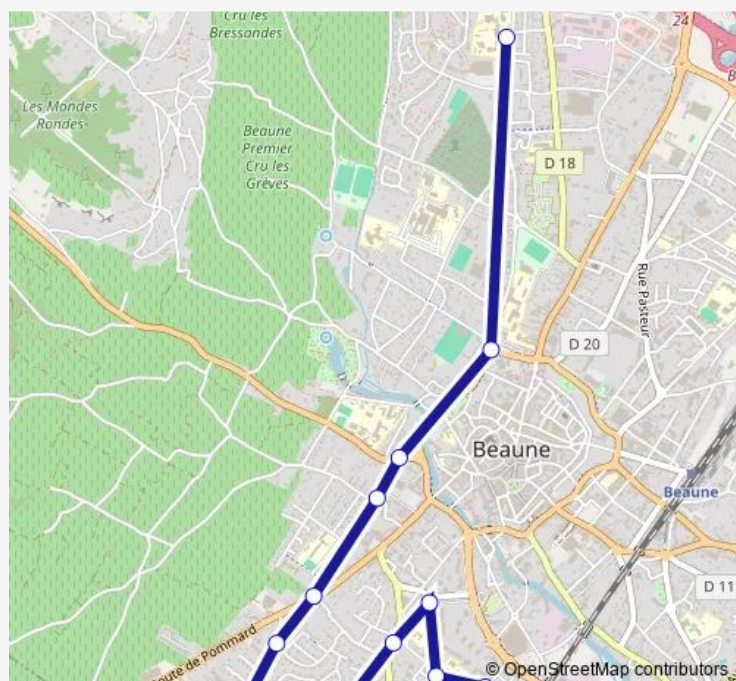

Direction

Collège Monge — Marie Noël

12 stops

[Open route schedule](#)

Collège Monge

Monument aux Morts

Jaffelin

Prévolles

Levées

Rates 1

Rates 2

Cuirassiers

Chazeaux

Roupnel 1

Roupnel 2

Marie Noël

Route schedule

Collège Monge — Marie Noël

Monday 12:04-17:04

Tuesday 12:04-17:04

Wednesday 12:04

Thursday 12:04-17:04

Friday 12:04-17:04

Saturday —

Sunday —

Route info

Direction: Collège Monge

Stops: 12

Trip Duration: 0 hour 18 min