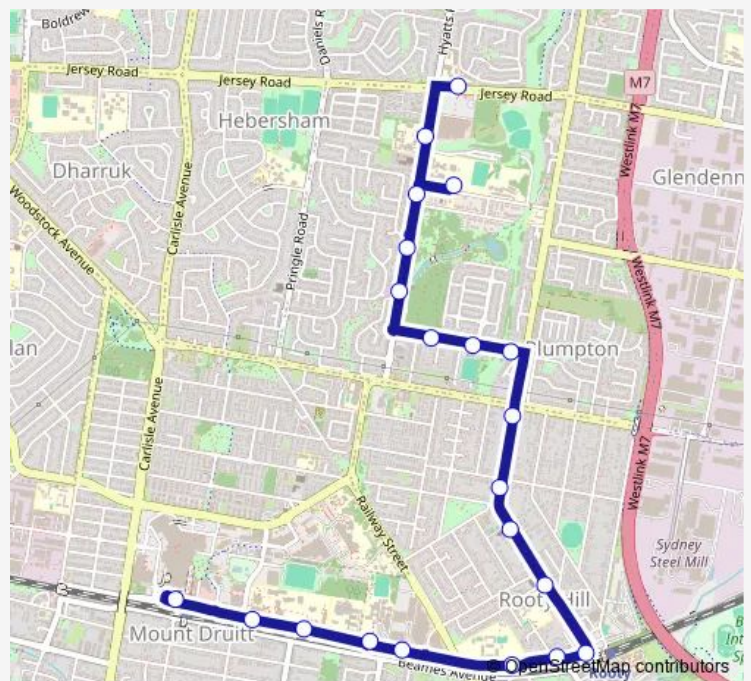

Hyatts Rd After Brierley Cres

Hyatts Rd Opp Plumpton Park

Hyatts Rd Opp Cannery Rd

Plumpton High School, Bottles Rd

Good Shepherd Primary School, Hyatts Rd

Jersey Rd Opp Plumpton Marketplace

Route schedule

Mount Druitt Station, Stand C — Jersey Rd Opp Plumpton Marketplace

Monday 15:07

Tuesday 15:07

Wednesday 15:07

Thursday 15:07

Friday 15:07

Saturday —

Sunday —

Route info

Direction: Mount Druitt Station, Stand C

Stops: 21

Trip Duration: 0 hour 22 min

6619 — Mt Druitt Station to Plumpton Marketplace

6619 School Bus time schedules and route maps are available in an offline PDF at [busmaps.com](https://busmaps.com). Use the [busmaps.com](https://busmaps.com) website to see live bus times, train schedule or subway schedule, and step-by-step directions for all public transit in Parramatta