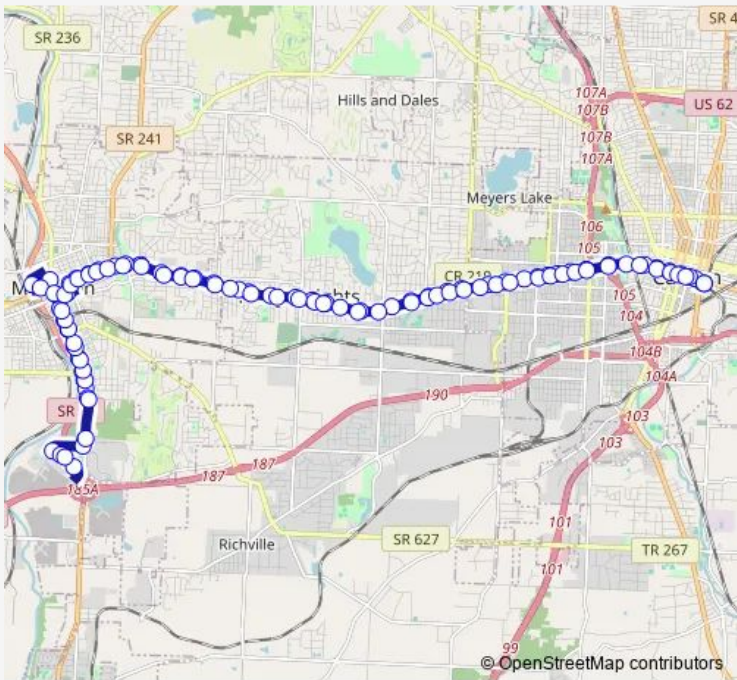

Bus 152 West Late Night Loop

[Go to website](#)

Direction
 Cornerstone Transit Center — Cornerstone Transit Center
 112 stops
[Open route schedule](#)

- Cornerstone Transit Center
- Walnut AVE AND E Tuscarawas ST Ne
- W Tuscarawas ST AND Market Ave
- W Tuscarawas ST AND Cleveland Ave
- W Tuscarawas ST AND Mckinley Ave
- W Tuscarawas ST AND Fulton Rd
- W Tuscarawas ST AND Newton Ave
- W Tuscarawas ST AND Kennet Ct
- W Tuscarawas ST AND Harrison Ave
- W Tuscarawas ST AND Bedford Ave
- W Tuscarawas ST AND Dartmouth Ave
- W Tuscarawas ST AND Wertz Ave
- W Tuscarawas ST AND Maryland Ave
- W Tuscarawas ST AND Bellflower Ave
- W Tuscarawas ST AND Raff Rd
- W Tuscarawas ST AND Poplar Ave
- W Tuscarawas ST AT Fisher Foods
- W Tuscarawas ST AND Manor Ave
- W Tuscarawas ST AND Woodlawn Ave
- W Tuscarawas ST AND Anna Ave
- Lincoln WAY E AND Perry Dr

Route schedule
 Cornerstone Transit Center — Cornerstone Transit Center

Monday	21:45-00:45 ⁺¹
Tuesday	21:45-00:45 ⁺¹
Wednesday	21:45-00:45 ⁺¹
Thursday	21:45-00:45 ⁺¹
Friday	21:45-00:45 ⁺¹
Saturday	21:45-00:45 ⁺¹
Sunday	—

Route info
 Direction: Cornerstone Transit Center
 Stops: 112
 Trip Duration: 1 hour 25 min

152 — West Late Night Loop **BusMaps**

Lincoln WAY E AND Edgewater Ave

Lincoln WAY E AND Harding Ave

Lincoln WAY E AND Highland Ave

Lincoln WAY E AND 17th St

Lincoln WAY E AND Hess Blvd

Lincoln WAY E AND Wales Rd

Lincoln WAY E AND 9TH St

Lincoln WAY E AND 7TH St

Lincoln WAY E AND 5TH St

3RD ST AND Lincolnway E

Tremont AVE AND 2ND ST Se