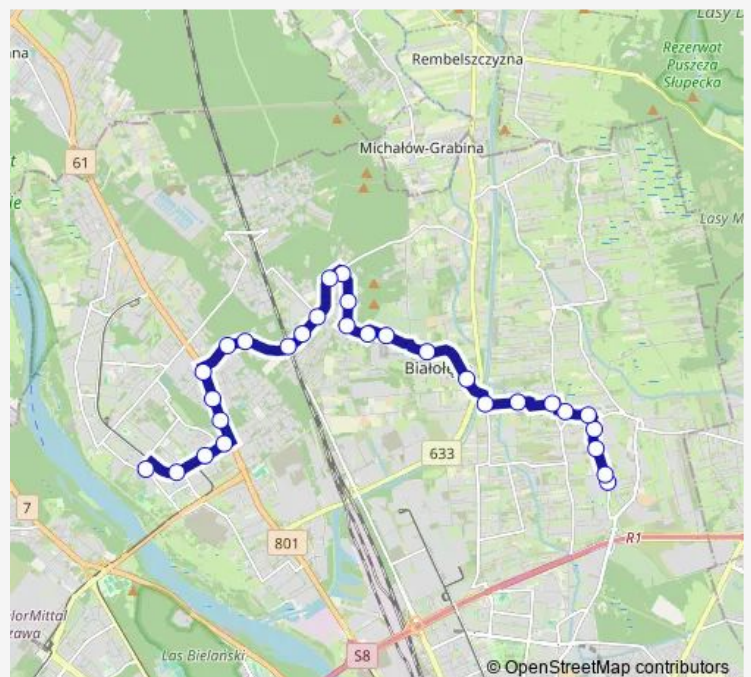

### Route schedule

Os. Derby 02 — Tarchomin 07

Monday	04:20-00:05 <sup>+1</sup>
Tuesday	04:20-00:05 <sup>+1</sup>
Wednesday	04:20-00:05 <sup>+1</sup>
Thursday	04:20-00:05 <sup>+1</sup>
Friday	04:20-00:05 <sup>+1</sup>
Saturday	04:19-00:05 <sup>+1</sup>
Sunday	04:19-00:05 <sup>+1</sup>

### Route info

Direction: Os. Derby 02

Stops: 29

Trip Duration: 0 hour 39 min

Krokwi 01

Klasyków 01

Drogowa 01

Braci Zawadzkich 01

Białołęka-Ratusz 03

Milenijna 02

Myśliborska 02

Tarchomin 07