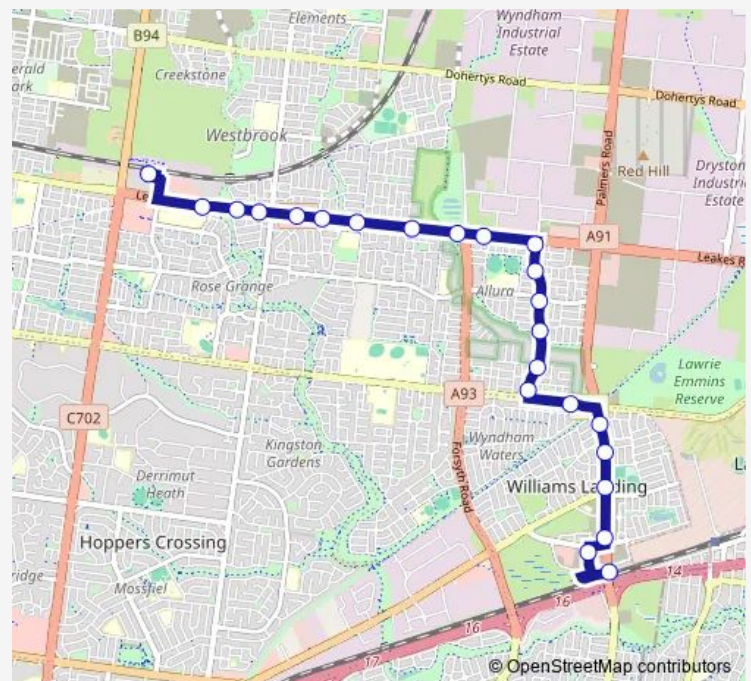

Lumiere Bvd/Leakes Rd (Truganina)

Morris Rd/Leakes Rd (Truganina)

Montmarte Dr/Leakes Rd (Tarneit)

Route schedule

Williams Landing Station (Williams Landing) — Tarneit Station (Tarneit)

Monday 05:46-20:17

Tuesday 05:46-20:17

Wednesday 05:46-20:17

Thursday 05:46-20:17

Friday 05:46-20:17

Saturday 06:40-20:39

Sunday 06:40-20:44

Route info

Direction: Williams Landing Station (Williams Landing)

Stops: 23

Trip Duration: 0 hour 22 min

152 — Williams Landing Station - Tarneit Station

Kulin Dr/Leakes Rd (Tarneit)

Tarneit Station (Tarneit)

Direction

Tarneit Station (Tarneit) — Williams Landing Station (Williams Landing)

Williams Landing Station (Williams Landing)

Route schedule

Tarneit Station (Tarneit) — Williams Landing Station (Williams Landing)

Monday 06:16-21:09

Tuesday 06:16-21:09

Wednesday 06:16-21:09

Thursday 06:16-21:09