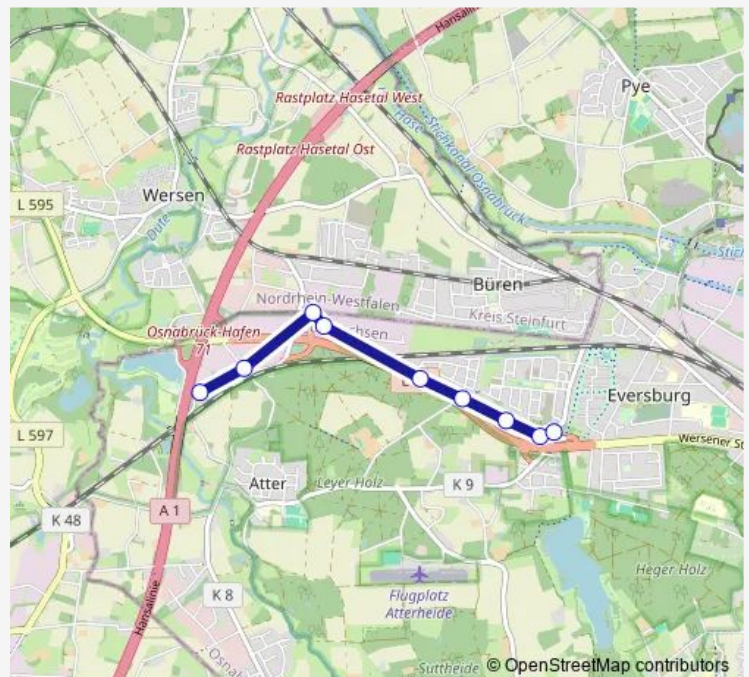

Bus 152

[Go to website](#)

Direction

Osnabrück Attersee — Osnabrück Quebecallee

9 stops

[Open route schedule](#)

Osnabrück Attersee

Osnabrück Eikesberg

Osnabrück Professor-Porsche-Straße

Osnabrück Dieselstraße

Osnabrück Neumarkter Straße

Atter Strothesiedlung

Osnabrück Wersener Landstraße

Osnabrück Landwehrstraße

Osnabrück Quebecallee

Route schedule

Route info

Direction: Osnabrück Attersee

Stops: 9

Trip Duration: 0 hour 9 min

Direction

Osnabrück Neumarkt — Osnabrück Brückenstraße

15 stops

[Open route schedule](#)

Osnabrück Neumarkt

Osnabrück Kamp-Promenade

Osnabrück Nikolaizentrum

Osnabrück Heger Tor

Osnabrück Reißmüllerplatz

Osnabrück Berufsschulzentrum

Osnabrück Springmannskamp

Osnabrück Pagenstecherstraße