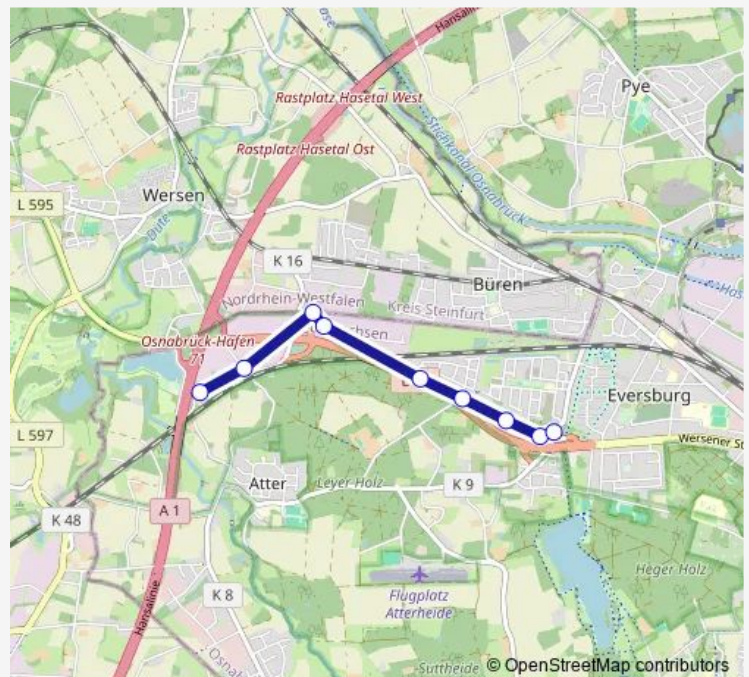

### Direction

Osnabrück Attersee — Osnabrück Quebecallee

9 stops

[Open route schedule](#)

Osnabrück Attersee

Osnabrück Eikesberg

Osnabrück Professor-Porsche-Straße

Osnabrück Dieselstraße

### Route schedule

Osnabrück Attersee — Osnabrück Quebecallee

Monday 12:10-16:50

Tuesday 12:10-16:50

Wednesday 12:10-16:50

Thursday 12:10-16:50

Friday 12:10-16:50

Saturday —

## Direction

Osnabrück Neumarkt — Osnabrück Brückenstraße

15 stops

[Open route schedule](#)

Osnabrück Neumarkt

Osnabrück Kamp-Promenade

Osnabrück Nikolaizentrum

Osnabrück Heger Tor

## Route info

Direction: Osnabrück Dornierstraße

Stops: 15

Trip Duration: 0 hour 25 min