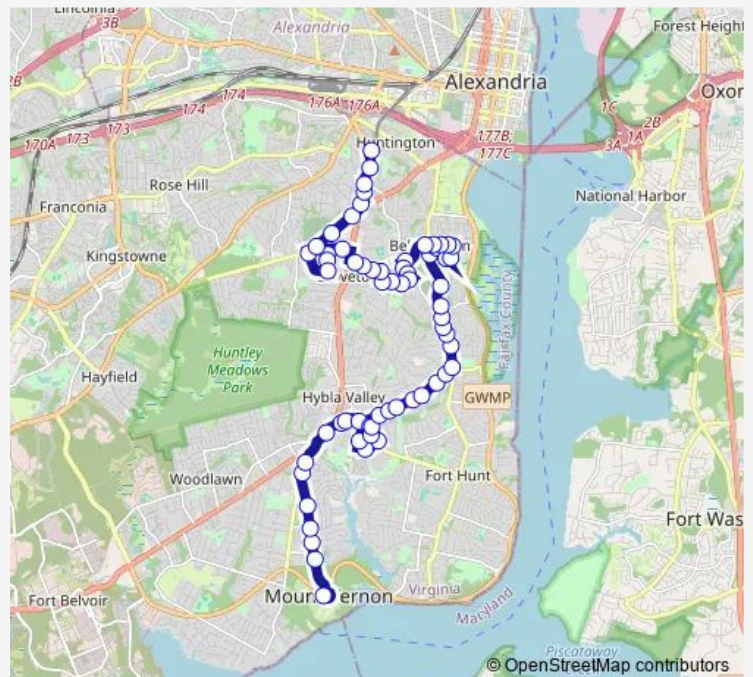

Bus 152 Groveton - Mt Vernon

[Go to website](#)

Direction

Huntington Metro South Bay C — Mt Vernon Estate

70 stops

[Open route schedule](#)

- Huntington Metro South Bay C
- North Kings Hwy and Fort Dr
- 6000 N Kings Hwy
- North Kings Hwy and Fairhaven Ave
- North Kings Hwy and School St
- North Kings Hwy and Poag St
- S Kings Hwy and Furman La
- S Kings Hwy and Chimney Wood Ct
- S Kings Hwy and Brick Hearth Ct
- S Kings Hwy and Southgate Dr
- Memorial St and South Kings Hwy
- Lenclair St and Memorial St
- Tower Dr and Tower Dr
- Tower Dr and Southgate Dr
- Southgate Dr and Richmond Hwy
- Beacon Hill Rd and Richmond Hwy
- 2600 Beacon Hill Rd
- Beacon Hill Rd and Oak Dr
- Mary Baldwin Dr and Smithway Dr
- Mary Baldwin Dr and Kenyon Dr
- Mary Baldwin Dr and Radcliffe Dr

Route info

Direction: Huntington Metro South Bay C

Stops: 70

Trip Duration: 0 hour 44 min

152 — Groveton - Mt Vernon

Dartmouth Dr and Randolph Macon Dr

Dartmouth Dr and Quander Rd

Quander Rd and Williams Dr

Quander Rd and Duke Dr

Belle View Blvd and Williams Dr

Belle View Blvd and Swarthmore Dr

Belle View Blvd and Bluebill La

Belle View Blvd and Fort Hunt Rd

Wakefield St and Belle View Blvd

Wakefield Dr and W Wakefield Dr

Wakefield Dr and Potomac Ave

Belle View Blvd and 13th St

Belle View Blvd and Wakefield Dr

Belle View Blvd and Fort Hunt Rd

Fort Hunt Rd and Belle View Blvd

Fort Hunt Rd and Washington Library

Fort Hunt Rd and Wake Forest Dr