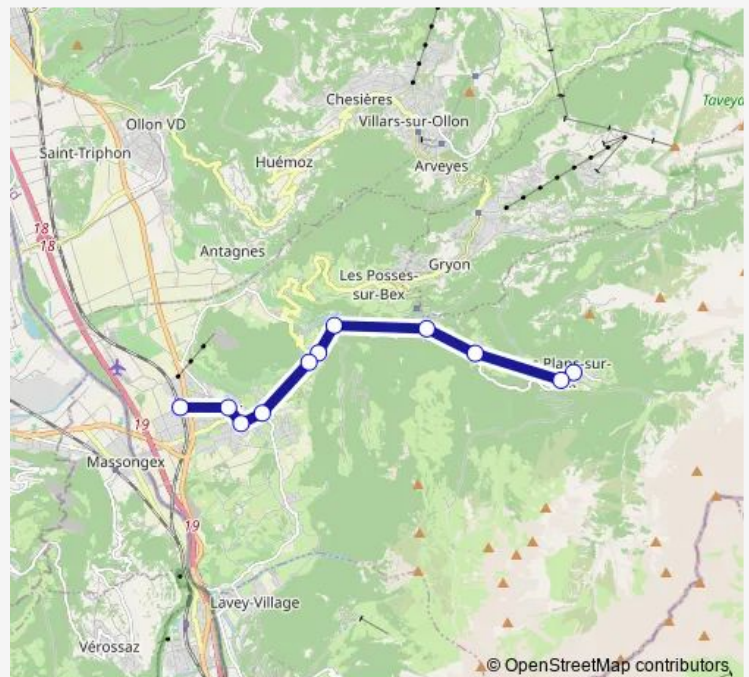

Bex, place de la gare

Route schedule

Les Plans-sur-Bex, village — Bex, place de la gare

Monday	06:40-19:20
Tuesday	06:40-19:20
Wednesday	06:40-19:20
Thursday	06:40-19:20
Friday	—
Saturday	—
Sunday	09:50-17:50

Route info

Direction: Les Plans-sur-Bex, village

Stops: 11

Trip Duration: 0 hour 24 min

Direction

undefined — undefined

0 stops

[Open route schedule](#)

Route info

Direction:

Stops: 0

Trip Duration: — min

Direction

Bex, place de la gare — Les Plans-sur-Bex, village

11 stops

[Open route schedule](#)

Thursday 07:11-18:55

Friday —

Saturday —

Sunday 09:11-17:11

Route info

Direction: Bex, place de la gare

Stops: 11

Trip Duration: 0 hour 22 min