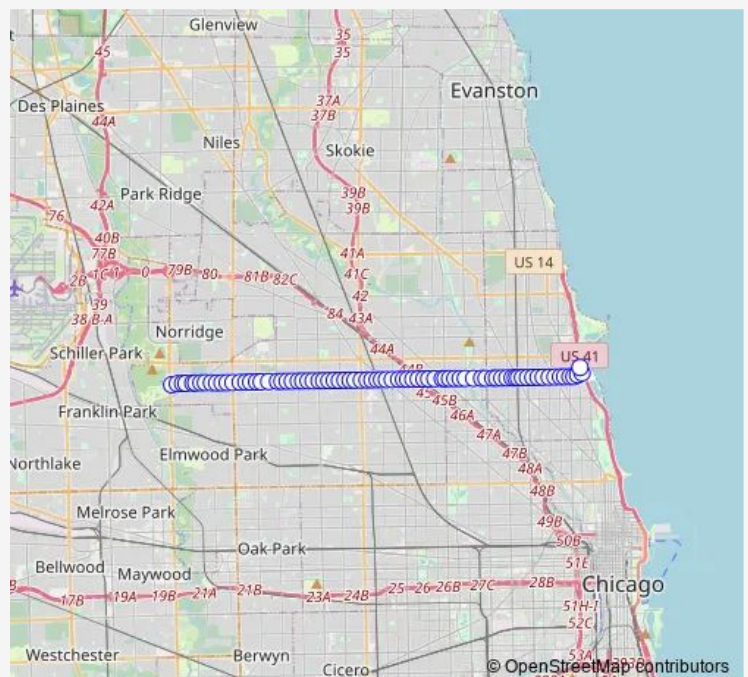

Lake Shore & Grace

Lake Shore & Waveland

Addison & Lake Shore

Addison & Pine Grove

Addison & Broadway

Addison & Halsted

Addison & Fremont

Addison Red Line Station

Addison & Wolcott

Addison & Damen

Addison & Hoyne

Route schedule

Lake Shore & Waveland — Addison & Cumberland Terminal

Monday 04:29-22:30

Tuesday 04:29-22:30

Wednesday 04:29-22:30

Thursday 04:29-22:30

Friday 04:29-22:30

Saturday 05:30-22:20

Sunday 07:26-22:20

Route info

Direction: Lake Shore & Waveland

Stops: 82

Trip Duration: 0 hour 54 min

Addison & Sacramento

Addison & Albany

Addison & Kedzie

Addison & Elston

Addison & Kimball

Addison & St. Louis

Addison Blue Line Station

Addison & Lawndale/Avondale