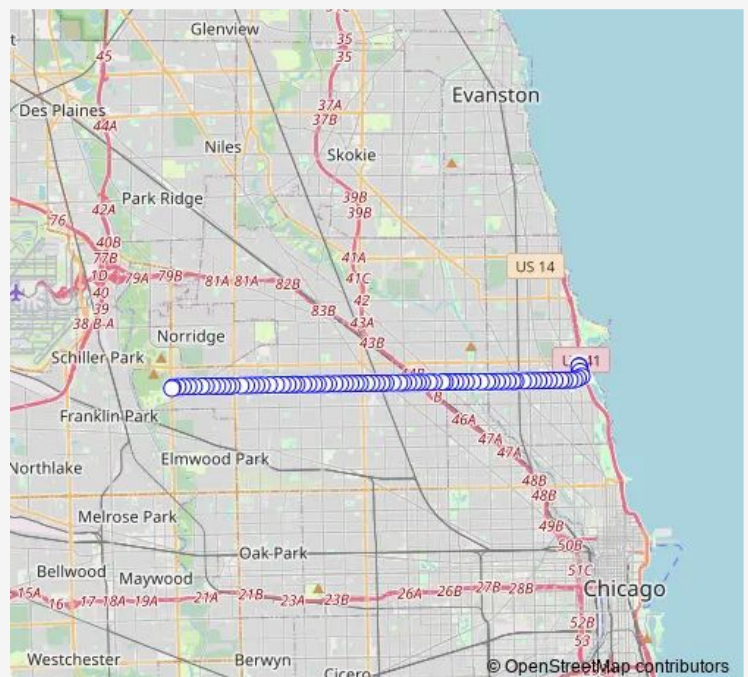

Lake Shore & Grace

Lake Shore & Waveland

Addison & Lake Shore

Addison & Pine Grove

Addison & Broadway

Addison & Halsted

Addison & Fremont

Addison Red Line Station

Addison & Wolcott

Addison & Damen

Addison & Hoyne

Route schedule

Lake Shore & Waveland — Addison & Cumberland Terminal

Monday 04:29-22:30

Tuesday 04:29-22:30

Wednesday 04:29-22:30

Thursday 04:29-22:30

Friday 04:29-22:30

Saturday 05:30-22:20

Sunday 07:26-22:20

Route info

Direction: Lake Shore & Waveland

Stops: 82

Trip Duration: 0 hour 58 min

Addison & Sacramento

Addison & Albany

Addison & Kedzie

Addison & Elston

Addison & Kimball

Addison & St. Louis

Addison Blue Line Station

Addison & Lawndale/Avondale