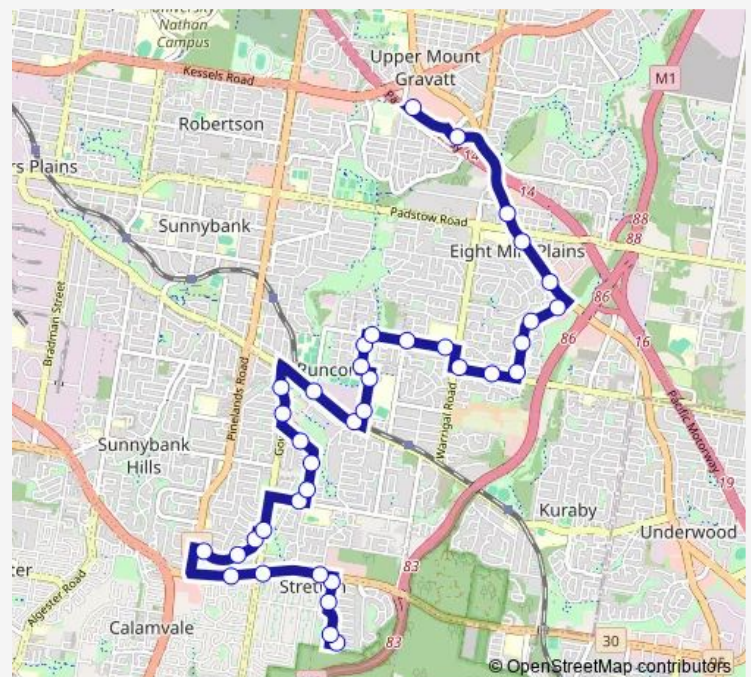

Brandon Rd near Winston St, stop 76

Brandon Rd at Ellen Street, stop 75

Gowan Rd near Coori Street, stop 74

Gowan Rd near Darnell Street, stop 73

Beenleigh Rd at Runcorn Railway, stop 72

Beenleigh Rd near Datura Street, stop 71

Wednesday 06:28-16:15

Thursday 06:28-16:15

Friday 06:28-16:15

Saturday —

Sunday —

Route info

Direction: Harrison St at Washington Place, stop 90

Stops: 37

Trip Duration: 0 hour 42 min

152 — Stretton - Garden City

Leopardwood St at Zinnia Court, stop 68

Leopardwood St near Allamanda St, stop 67

Daw Rd at Diamond Place, stop 66

Daw Rd at Hill Road, stop 65

Daw Rd near Warrigal Rd, stop 64

Underwood Rd near Warrigal Rd, stop 89

Underwood Rd at Mapleleaf Street, stop 88

Gaskell St near Underwood Rd, stop 87

Gaskell St at Alan Crescent, stop 86

Gaskell St at Angel Street, stop 85

Gaskell St at The Glen, stop 84