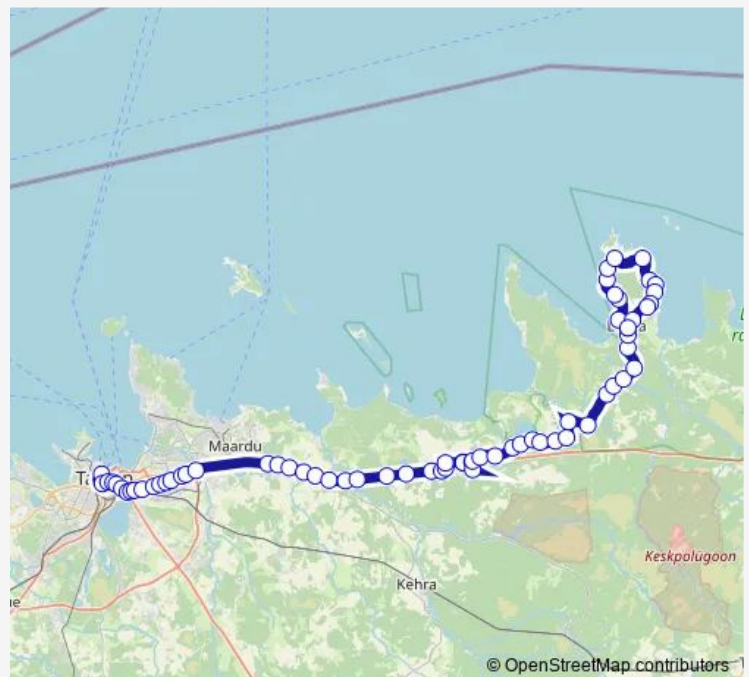

Route schedule

Loksa — Balti jaam (train station)

| | |
|-----------|-------|
| Monday | 06:10 |
| Tuesday | 06:10 |
| Wednesday | 06:10 |
| Thursday | 06:10 |
| Friday | 06:10 |
| Saturday | — |
| Sunday | — |

Route info

Direction: Loksa

Stops: 50

Trip Duration: 1 hour 31 min

152 — Tallinn - Kuusalu - Kolga - Loksa

Kiiu viadukt

Valkla tee

Kivisilla