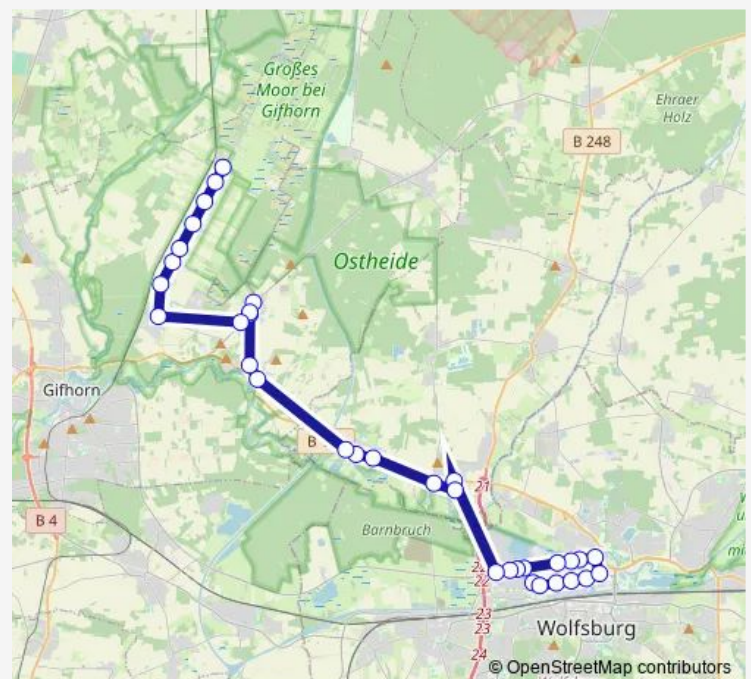

### Route schedule

Wolfsburg, VW CKD Halle 103 — Platendorf, Iseweg

Monday 05:57-22:14

Tuesday 05:57-22:14

Wednesday 05:57-22:14

Thursday 05:57-22:14

Friday 05:57-22:14

Saturday 05:57-14:14

### Route info

Direction: Wolfsburg, VW CKD Halle 103

Stops: 34

Trip Duration: 0 hour 58 min

152

BusMaps

Dannenbüttel, Westerbecker Str.

Westerbeck, Dannenbütteler Weg