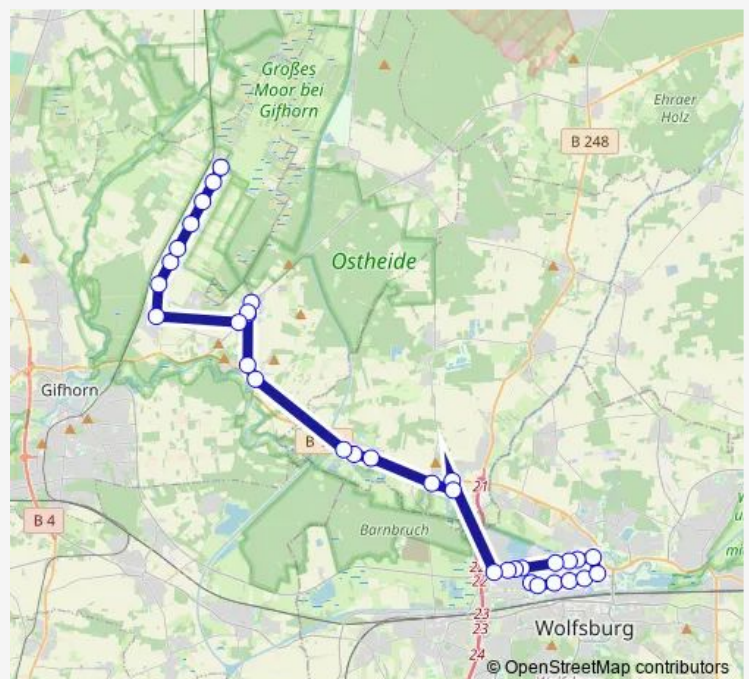

Dannenbüttel, Ortsmitte

### Route schedule

Wolfsburg, VW CKD Halle 103 — Platendorf, Iseweg

Monday 05:57-22:14

Tuesday 05:57-22:14

Wednesday 05:57-22:14

Thursday 05:57-22:14

Friday 05:57-22:14

Saturday 05:57-14:14

### Route info

Direction: Wolfsburg, VW CKD Halle 103

Stops: 34

Trip Duration: 0 hour 58 min

152

BusMaps

Dannenbüttel, Westerbecker Str.

Westerbeck, Dannenbütteler Weg