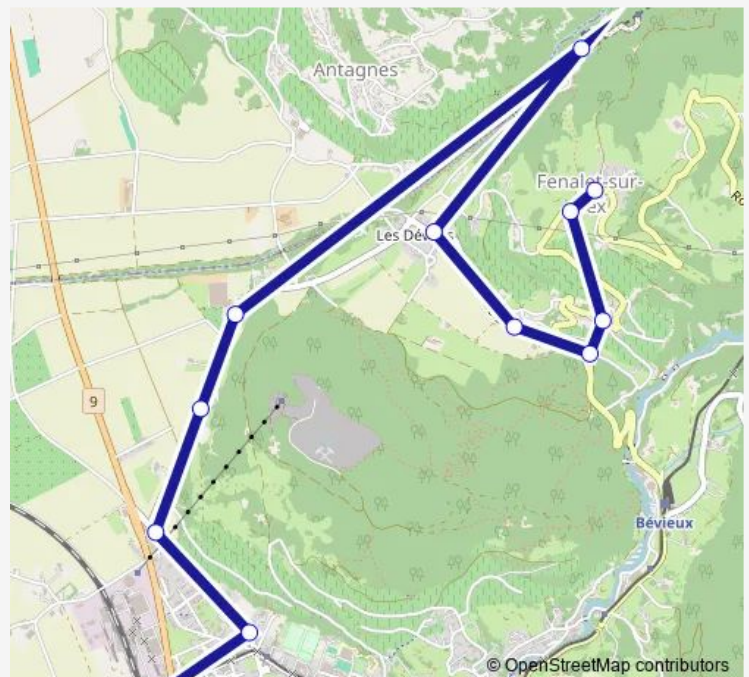

Route schedule

Bex, place de la gare — Fenalet-sur-Bex, village

Monday 10:15

Tuesday 10:15

Wednesday 10:15

Thursday 10:15

Friday 10:15

Saturday 10:15

Sunday 10:15

Route info

Direction: Bex, place de la gare

Stops: 12

Trip Duration: 0 hour 24 min

Direction

Bex, place de la gare — Fenalet-sur-Bex, village

13 stops

[Open route schedule](#)

Bex, place de la gare

Bex, rte d'Aigle

Bex, En Bellin

Bex, Planche-de-Fy

Bex, Le Chavalet

Bex, bif. Salaz

Bex, Mines de Sel

Monday	—
Tuesday	—
Wednesday	—
Thursday	—
Friday	—
Saturday	10:15-18:15
Sunday	10:15-18:15

Route info

Direction: Bex, place de la gare

Stops: 13

Trip Duration: 0 hour 24 min

Direction

Fenalet-sur-Bex, village — Bex, place de la gare