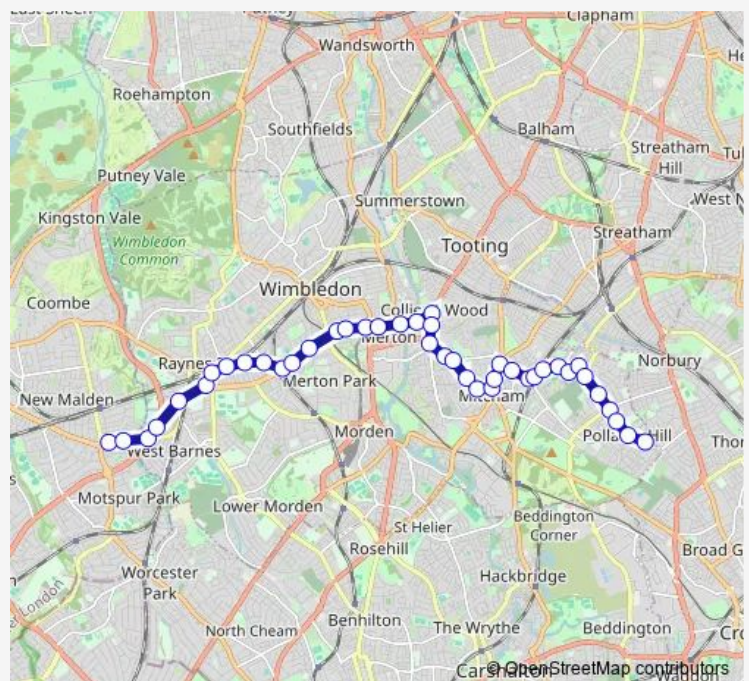

Wimbledon Chase Station

The Nelson Health Centre

Wilton Crescent

Merton Park Tram Stop

Wimbledon Fire Station

Morden Road

South Wimbledon Station

Merton High Street / Haydons Rd

Merton Abbey / Merton High Street

Colliers Wood Station

Christ Church (Sw19)

Route schedule

Walton Avenue — South Lodge Avenue / Yorkshire Road

Monday 00:00-23:40

Tuesday 00:00-23:40

Wednesday 00:00-23:40

Thursday 00:00-23:40

Friday 00:00-23:40

Saturday 00:00-23:40

Sunday 00:00-23:39

Route info

Direction: Walton Avenue

Stops: 42

Trip Duration: 0 hour 34 min

Lock's Lane

Eastfields Rd / Mitcham Eastfields Stn

Mitcham Eastfields Station

St Mark's C Of E Academy Playing Fields

Clay Avenue

Warminster Way

Meopham Road / Woodstock Way

Streatham Park Cemetery