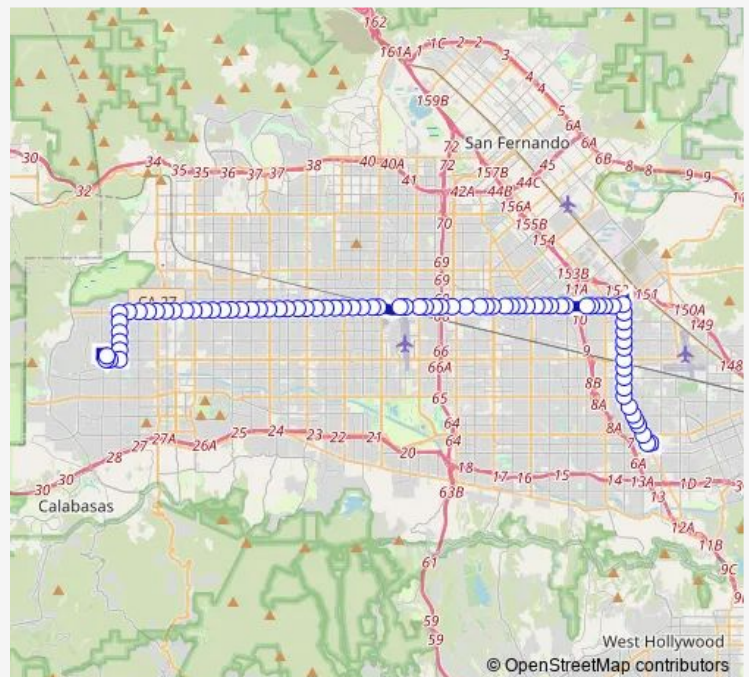

Roscoe / Mason

Roscoe / Oso

Roscoe / Winnetka

Route schedule

West Hills Medical Center — North Hollywood Station

Monday 03:42-00:01⁺¹

Tuesday 03:42-00:01⁺¹

Wednesday 03:42-00:01⁺¹

Thursday 03:42-00:01⁺¹

Friday 03:42-00:01⁺¹

Saturday 04:01-00:01⁺¹

Sunday 04:01-00:01⁺¹

Route info

Direction: West Hills Medical Center

Stops: 79

Trip Duration: 1 hour 26 min

152 — Metro Local Line

Roscoe / Oakdale

Roscoe / Corbin

Roscoe / Shirley

Roscoe / Tampa

Roscoe / Vanalden

Roscoe / Wilbur

Roscoe / Yolanda