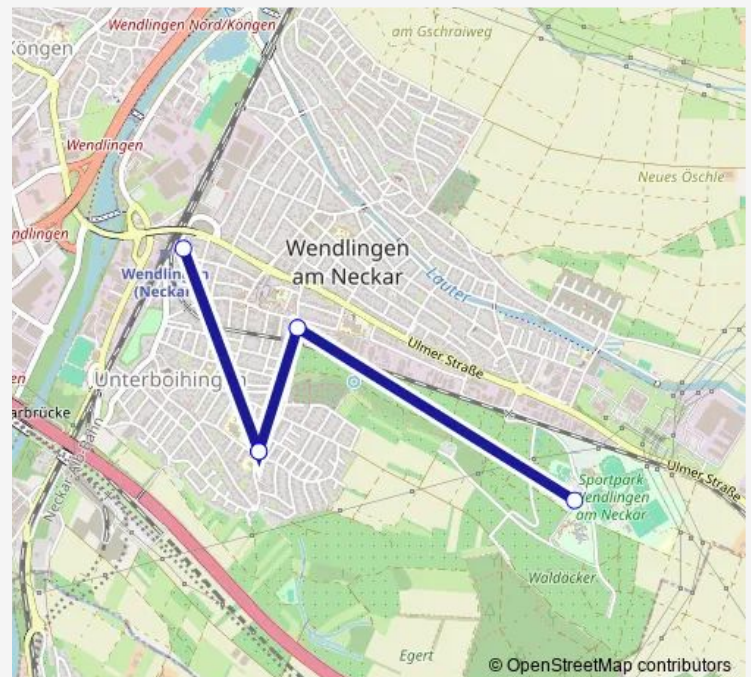

### Direction

Wendlingen (N) Schulzentrum — Wendlingen (N)

6 stops

[Open route schedule](#)

Wendlingen (N) Schulzentrum

Wendl.(N) Anne-Frank-Schule

Wendlingen (N) Sporthalle

Wendl.(N) Anne-Frank-Schule

### Route schedule

Wendlingen (N) Schulzentrum — Wendlingen (N)

Monday 09:27-17:27

Tuesday 09:27-17:27

Wednesday 09:27-17:27

Thursday 09:27-17:27

Friday 09:27-17:27

Saturday —

### Route info

Direction: Wendlingen (N) Schulzentrum

Stops: 6

Trip Duration: 0 hour 17 min

**Direction**

Wendlingen (N) Schulzentrum — Wendlingen (N) Sporthalle

4 stops

[Open route schedule](#)