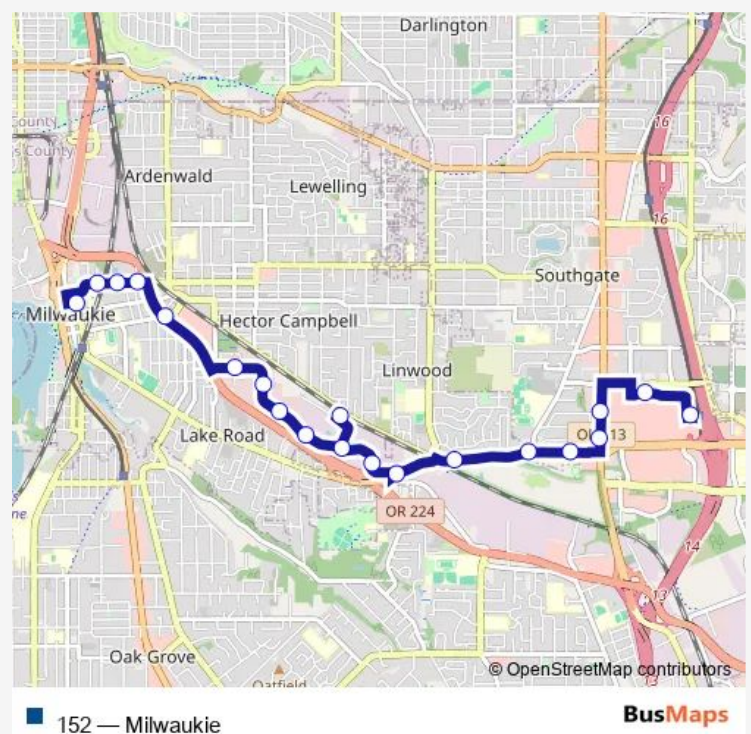

### Direction

SE Jackson & 21st — Clackamas Town Center Transit Center

20 stops

[Open route schedule](#)

SE Jackson & 21st

SE Harrison & 24th

SE Harrison & 28th

SE Harrison & Hwy 224

### Route schedule

SE Jackson & 21st — Clackamas Town Center Transit Center

Monday 06:29-17:36

Tuesday 06:29-17:36

Wednesday 06:29-17:36

Thursday 06:29-17:36

Friday 06:29-17:36

Saturday —

### Route info

Direction: SE Jackson & 21st

Stops: 20

Trip Duration: 0 hour 26 min

**Direction**

Clackamas Town Center Transit Center — SE Jackson &amp; 21st

20 stops

[Open route schedule](#)

## Route info

Direction: Clackamas Town Center Transit Center

Stops: 20

Trip Duration: 0 hour 27 min

152 Bus time schedules and route maps are available in an offline PDF at [busmaps.com](https://busmaps.com). Use the [busmaps.com](https://busmaps.com) website to see live bus times, train schedule or subway schedule, and step-by-step directions for all public transit in Oregon City