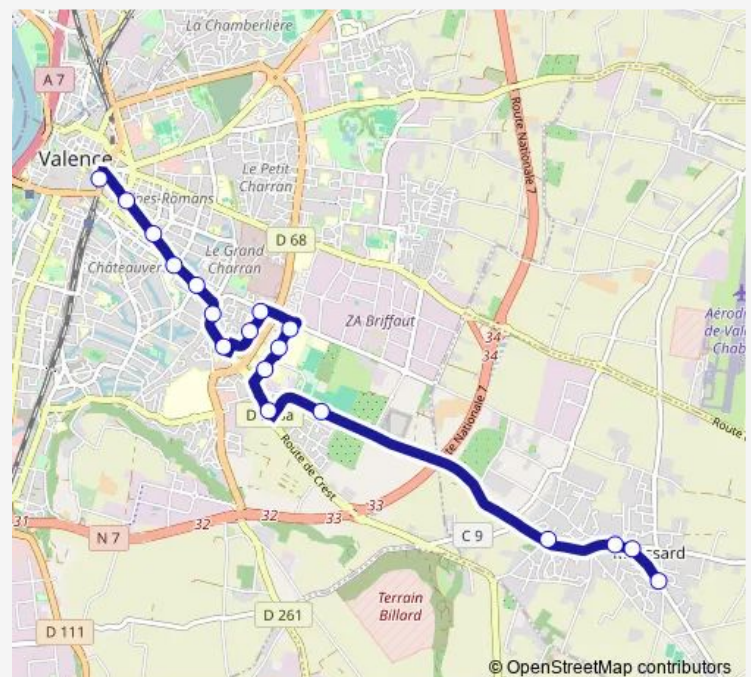

Bus 152 Ligne 150

[Go to website](#)

Direction

Malissard LES Roches — Valence Pole BUS Quai B

18 stops

[Open route schedule](#)

Malissard LES Roches

Malissard Poste

Barbusse

Archimbaud

Robinson

Montgolfier

Camille Vernet

Amblard

Villard

Valence Pole BUS Quai B

Route schedule

Malissard LES Roches — Valence Pole BUS Quai B

Monday 07:10

Tuesday 07:10

Wednesday 07:10

Thursday 07:10

Friday 07:10

Saturday —

Sunday —

Route info

Direction: Malissard LES Roches

Stops: 18

Trip Duration: 0 hour 26 min

152 — Ligne 150

152 Bus time schedules and route maps are available in an offline PDF at busmaps.com. Use the busmaps.com website to see live bus times, train schedule or subway schedule, and step-by-step directions for all public transit in Valence