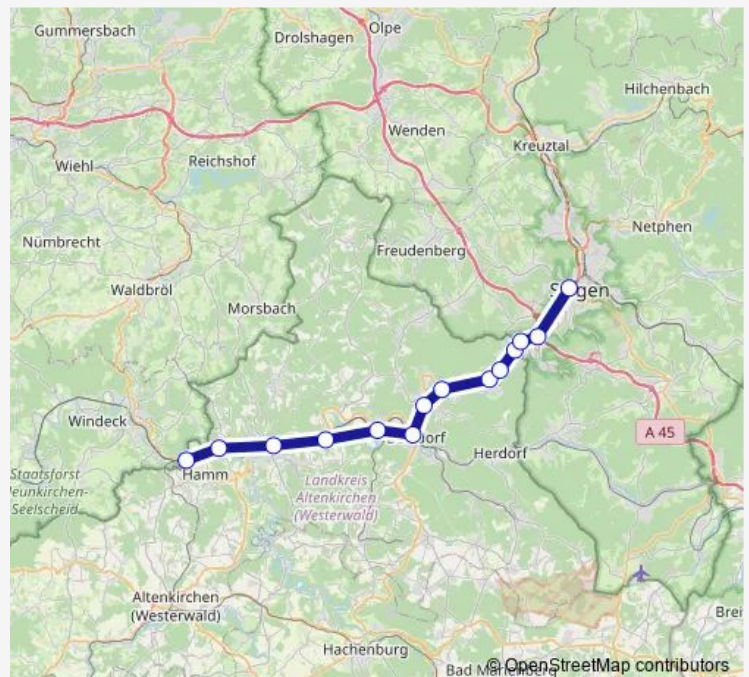

Regional Rail Service RB90

[Go to website](#)

Direction

Windeck Au (Sieg) Bf — Siegen Hbf

14 stops

[Open route schedule](#)

Windeck Au (Sieg) Bf

Etzbach Bf

Mudersbach Niederschelderhütte Niederschelden Bf

Niederschelden Nord Bf

Eiserfeld Bf

Siegen Hbf

Route schedule

Windeck Au (Sieg) Bf — Siegen Hbf

Monday 05:56

Tuesday 05:56

Wednesday 05:56

Thursday 05:56

Friday 05:56

Saturday —

Sunday —

Route info

Direction: Windeck Au (Sieg) Bf

Stops: 14

Trip Duration: 0 hour 47 min

■ RB90

BusMaps

RB90 Regional Rail Service time schedules and route maps are available in an offline PDF at busmaps.com. Use the busmaps.com website to see live bus times, train schedule or subway schedule, and step-by-step directions for all public transit in Siegen